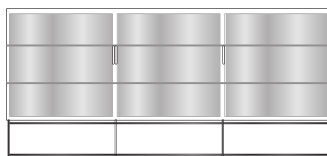

The base is in steel, with 12mm roundels mounted like an array of bamboo for solidity and lightness; it contrasts with the top. It is finished in bronze lacquer to co-ordinate with the aluminium door frames. The legs have height-adjustable jacks for levelling purposes. Its height is 250 or 500 mm, depending on the unit.

2-door chest clear glass front k 7 / argile
lacquer

DIMENSIONS
H 1230 - mm
W 1350 - mm
D 420 - mm

2-door chest clear glass front k 7 / perle
lacquer

DIMENSIONS
H 1230 - mm
W 1350 - mm
D 420 - mm

2-door chest clear glass front k 7 /
plomb lacquer

DIMENSIONS
H 1230 - mm
W 1350 - mm
D 420 - mm

3-door sideboard clear glass front k 6 /
argile lacquer

DIMENSIONS
H 1000 - mm
W 2020 - mm
D 420 - mm

3-door sideboard clear glass front k 6 /
perle lacquer

DIMENSIONS
H 1000 - mm
W 2020 - mm
D 420 - mm

3-door sideboard clear glass front k 6 /
plomb lacquer

DIMENSIONS
H 1000 - mm
W 2020 - mm
D 420 - mm

chest with 2 flap doors clear glass front
k 5 / argile lacquer

DIMENSIONS
H 610 - mm
W 2020 - mm
D 420 - mm