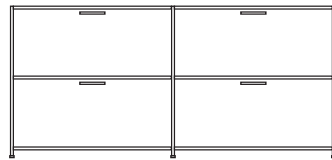

pair of glass shelves clear glass

DIMENSIONS

sideboard 2 drawers for suspended files + 2 flap doors lacquer - colour to order

DIMENSIONS

H 789 - mm
W 1700 - mm
D 450 - mm