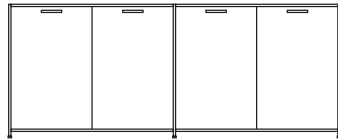

DIMENSIONS

H 789 - mm
W 1700 - mm
D 450 - mm

pair of glass shelves clear glass

DIMENSIONS

sideboard 2 doors lacquer - colour to
order

DIMENSIONS

H 861 - mm
W 1080 - mm
D 450 - mm

sideboard 2 doors argile lacquer

sideboard 4 doors argile lacquer

DIMENSIONS

H 861 - mm
W 2145 - mm
D 450 - mm

sideboard 4 doors white lacquer

DIMENSIONS

H 861 - mm
W 2145 - mm
D 450 - mm

sideboard 4 doors perle lacquer

DIMENSIONS