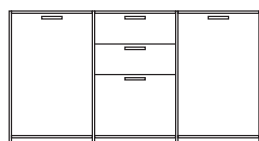

DIMENSIONS

H 861 - mm
W 1635 - mm
D 450 - mm