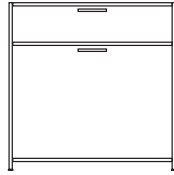

filing cabinet for hanging files - 2
drawers 2 drawers (of which 1 for
hanging files) white lacquer