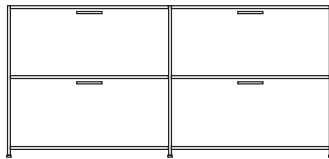

sideboard 2 drawers + 2 flap doors
perle lacquer

DIMENSIONS
H 789 - mm
W 1700 - mm
D 450 - mm