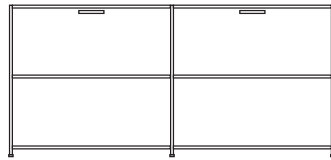

console table 1 drop flap white lacquer

DIMENSIONS
H 789 - mm
W 1080 - mm
D 450 - mm

console table 1 drop flap perle lacquer

DIMENSIONS
H 789 - mm
W 1080 - mm
D 450 - mm

glass shelf clear glass

DIMENSIONS

console table 2 flap doors lacquer -
colour to order