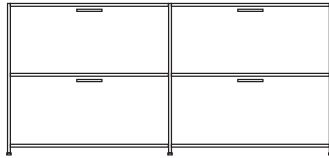

sideboard 2 drawers + 2 flap doors
white lacquer

DIMENSIONS
H 789 - mm
W 1700 - mm
D 450 - mm