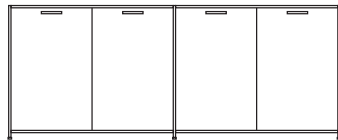

DIMENSIONS

H 861 - mm
W 2145 - mm
D 450 - mm