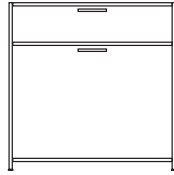

#### DIMENSIONS

H 756 mm - W 1080 mm - D 492 mm -

#### DIMENSIONS

desk 1 drawer argile lacquer

H 756 - mm  
W 1080 - mm  
D 492 - mm

desk 1 drawer white lacquer

**DIMENSIONS**

H 756 - mm  
W 1080 - mm  
D 492 - mm

desk 1 drawer perle lacquer

**DIMENSIONS**

H 756 - mm  
W 1080 - mm  
D 492 - mm

filing cabinet for hanging files - 2  
drawers 2 drawers (of which 1 for  
hanging files) argile lacquer

**DIMENSIONS**

H 556 - mm  
W 492 - mm  
D 360 - mm

filing cabinet for hanging files - 2  
drawers 2 drawers (of which 1 for  
hanging files) white lacquer