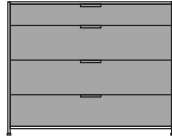

sideboard unit 4 drawers lacquer -  
colour to order

**DIMENSIONS**  
H 861 - mm  
W 1080 - mm  
D 480 - mm

sideboard unit 4 drawers argile lacquer

**DIMENSIONS**

H 861 - mm  
W 1080 - mm  
D 480 - mm

sideboard unit 4 drawers white lacquer