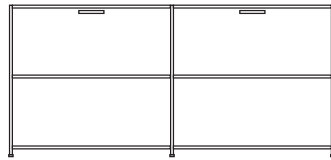

glass shelf clear glass

DIMENSIONS

console table 2 flap doors lacquer -
colour to order

DIMENSIONS
H 789 - mm
W 1700 - mm
D 450 - mm