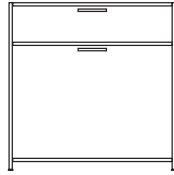

bedside table 1 drawer right-hinged door / perle lacquer

DIMENSIONS
H 556 - mm
W 492 - mm
D 360 - mm