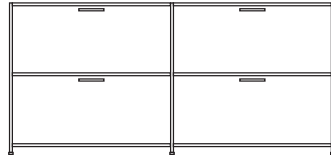

**DIMENSIONS**

H 789 - mm  
W 1700 - mm  
D 450 - mm

sideboard 2 drawers for suspended files + 2 flap doors white lacquer

**DIMENSIONS**

H 789 - mm  
W 1700 - mm  
D 450 - mm

sideboard 2 drawers for suspended  
files + 2 flap doors perle lacquer

**DIMENSIONS**

H 789 - mm  
W 1700 - mm  
D 450 - mm

pair of glass shelves clear glass

**DIMENSIONS**

sideboard 2 doors lacquer - colour to  
order

**DIMENSIONS**

H 861 - mm  
W 1080 - mm  
D 450 - mm

sideboard 2 doors argile lacquer