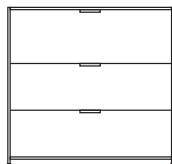

DIMENSIONS
H 1100 - mm
W 1080 - mm
D 450 - mm

secretaire 1 drop flap + 2 drawers (of which 1 for hanging files) white lacquer