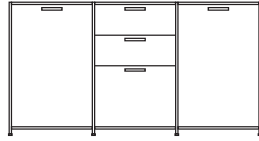

**DIMENSIONS**

H 789 - mm  
W 1700 - mm  
D 450 - mm

pair of glass shelves clear glass

**DIMENSIONS**

sideboard 2 doors lacquer - colour to  
order

**DIMENSIONS**

H 861 - mm  
W 1080 - mm  
D 450 - mm

sideboard 2 doors argile lacquer

sideboard 2 doors + 3 drawers lacquer  
- colour to order

**DIMENSIONS**

H 861 - mm  
W 1635 - mm  
D 450 - mm

sideboard 2 doors + 3 drawers argile  
lacquer

**DIMENSIONS**  
H 861 - mm  
W 1635 - mm  
D 450 - mm