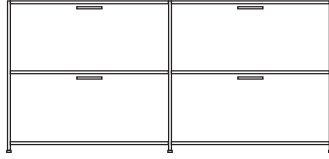

sideboard 2 drawers + 2 flap doors
lacquer - colour to order

DIMENSIONS
H 789 - mm
W 1700 - mm
D 450 - mm