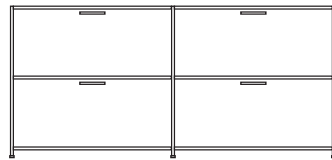

**DIMENSIONS**  
H 789 - mm  
W 1700 - mm  
D 450 - mm

sideboard 2 drawers + 2 flap doors  
perle lacquer

**DIMENSIONS**  
H 789 - mm  
W 1700 - mm  
D 450 - mm

pair of glass shelves clear glass

**DIMENSIONS**