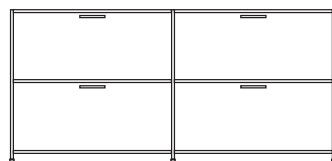

sideboard 2 drawers for suspended files + 2 flap doors white lacquer

DIMENSIONS

H 789 - mm
W 1700 - mm
D 450 - mm