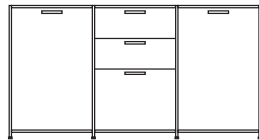

sideboard 2 doors + 3 drawers white
lacquer

DIMENSIONS
H 861 - mm
W 1635 - mm
D 450 - mm