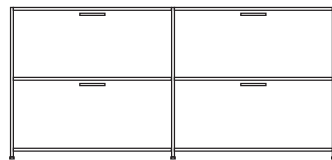

sideboard 2 drawers for suspended files + 2 flap doors argile lacquer

DIMENSIONS

H 789 - mm
W 1700 - mm
D 450 - mm