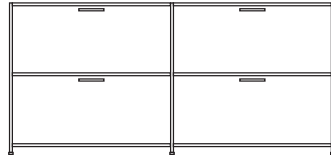

DIMENSIONS

H 789 - mm
W 1700 - mm
D 450 - mm

sideboard 2 drawers for suspended files + 2 flap doors white lacquer

DIMENSIONS

H 789 - mm
W 1700 - mm
D 450 - mm

sideboard 2 drawers for suspended
files + 2 flap doors perle lacquer

DIMENSIONS

H 789 - mm
W 1700 - mm
D 450 - mm

pair of glass shelves clear glass

DIMENSIONS

sideboard 2 doors lacquer - colour to
order

DIMENSIONS

H 861 - mm
W 1080 - mm
D 450 - mm

sideboard 2 doors argile lacquer