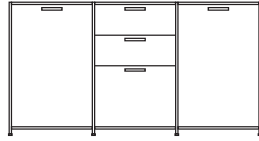

DIMENSIONS

H 789 - mm
W 1700 - mm
D 450 - mm

pair of glass shelves clear glass

DIMENSIONS

sideboard 2 doors lacquer - colour to
order

DIMENSIONS

H 861 - mm
W 1080 - mm
D 450 - mm

sideboard 2 doors argile lacquer

sideboard 2 doors + 3 drawers lacquer
- colour to order

DIMENSIONS

H 861 - mm
W 1635 - mm
D 450 - mm

sideboard 2 doors + 3 drawers argile
lacquer

DIMENSIONS
H 861 - mm
W 1635 - mm
D 450 - mm

sideboard 2 doors + 3 drawers white
lacquer