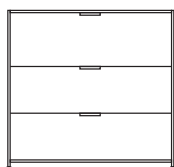

secrétaire 1 drop flap + 2 drawers (of which 1 for hanging files) white lacquer

DIMENSIONS
H 1100 - mm
W 1080 - mm
D 450 - mm