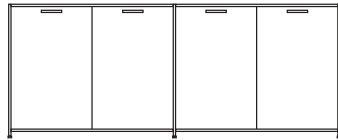

DIMENSIONS
H 861 - mm
W 2145 - mm
D 450 - mm

sideboard 4 doors perle lacquer