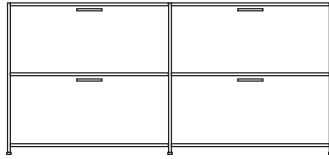

sideboard 2 drawers + 2 flap doors
lacquer - colour to order

DIMENSIONS
H 789 - mm
W 1700 - mm
D 450 - mm