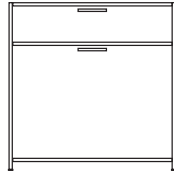

DIMENSIONS
H 556 - mm
W 492 - mm
D 360 - mm

bedside table right-hinged door perle
lacquer

DIMENSIONS
H 556 - mm
W 492 - mm
D 360 - mm

bedside table left-hinged door lacquer -
colour to order

DIMENSIONS
H 556 - mm
W 492 - mm
D 360 - mm

bedside table left-hinged door argile
lacquer

DIMENSIONS
H 556 - mm
W 492 - mm
D 360 - mm

bedside table left-hinged door white
lacquer

DIMENSIONS
H 556 - mm
W 492 - mm
D 360 - mm

bedside table left-hinged door perle
lacquer

DIMENSIONS
H 556 - mm
W 492 - mm
D 360 - mm

bedside table 1 drawer right-hinged
door / lacquer - colour to order

DIMENSIONS
H 556 - mm
W 492 - mm
D 360 - mm

bedside table 1 drawer right-hinged
door / argile lacquer