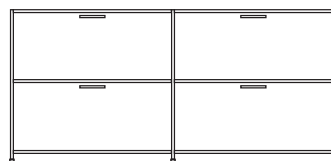

sideboard 2 drawers for suspended files + 2 flap doors white lacquer

DIMENSIONS

H 789 - mm
W 1700 - mm
D 450 - mm