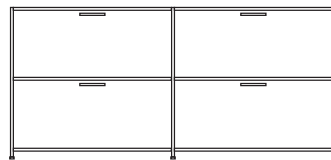

sideboard 2 drawers for suspended files + 2 flap doors argile lacquer

DIMENSIONS

H 789 - mm
W 1700 - mm
D 450 - mm