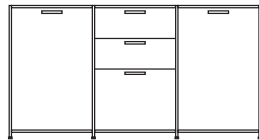

DIMENSIONS

H 789 - mm
W 1700 - mm
D 450 - mm

pair of glass shelves clear glass

DIMENSIONS

sideboard 2 doors lacquer - colour to
order

DIMENSIONS

H 861 - mm
W 1080 - mm
D 450 - mm

sideboard 2 doors argile lacquer

DIMENSIONS

H 861 - mm
W 1080 - mm
D 450 - mm

sideboard 2 doors white lacquer

DIMENSIONS

H 861 - mm
W 1080 - mm
D 450 - mm

sideboard 2 doors perle lacquer

DIMENSIONS

H 861 - mm
W 1080 - mm
D 450 - mm

sideboard 2 doors + 3 drawers lacquer
- colour to order

DIMENSIONS

H 861 - mm
W 1635 - mm
D 450 - mm

sideboard 2 doors + 3 drawers argile
lacquer

DIMENSIONS
H 861 - mm
W 1635 - mm
D 450 - mm

sideboard 2 doors + 3 drawers white
lacquer

DIMENSIONS
H 861 - mm
W 1635 - mm
D 450 - mm

sideboard 2 doors + 3 drawers perle
lacquer

DIMENSIONS
H 861 - mm
W 1635 - mm
D 450 - mm

sideboard 4 doors lacquer - colour to
order

DIMENSIONS
H 861 - mm
W 2145 - mm
D 450 - mm