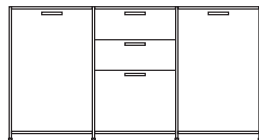

DIMENSIONS

H 789 - mm
W 1700 - mm
D 450 - mm

pair of glass shelves clear glass

DIMENSIONS

sideboard 2 doors lacquer - colour to
order

DIMENSIONS

H 861 - mm
W 1080 - mm
D 450 - mm

sideboard 2 doors argile lacquer

DIMENSIONS

H 861 - mm
W 1080 - mm
D 450 - mm

sideboard 2 doors white lacquer

DIMENSIONS

H 861 - mm
W 1080 - mm
D 450 - mm

sideboard 2 doors perle lacquer

DIMENSIONS

H 861 - mm
W 1080 - mm
D 450 - mm

sideboard 2 doors + 3 drawers lacquer
- colour to order

DIMENSIONS

H 861 - mm
W 1635 - mm
D 450 - mm

sideboard 2 doors + 3 drawers argile
lacquer

DIMENSIONS
H 861 - mm
W 1635 - mm
D 450 - mm

sideboard 2 doors + 3 drawers white
lacquer

DIMENSIONS
H 861 - mm
W 1635 - mm
D 450 - mm

sideboard 2 doors + 3 drawers perle
lacquer

DIMENSIONS
H 861 - mm
W 1635 - mm
D 450 - mm

sideboard 4 doors lacquer - colour to
order

DIMENSIONS
H 861 - mm
W 2145 - mm
D 450 - mm