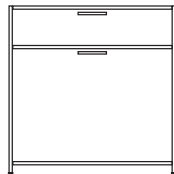

bedside table right-hinged door lacquer
- colour to order

DIMENSIONS
H 556 - mm
W 492 - mm
D 360 - mm

bedside table right-hinged door argile
lacquer

DIMENSIONS
H 556 - mm
W 492 - mm
D 360 - mm

bedside table right-hinged door white
lacquer

DIMENSIONS
H 556 - mm
W 492 - mm
D 360 - mm

bedside table right-hinged door perle
lacquer

DIMENSIONS
H 556 - mm
W 492 - mm
D 360 - mm

bedside table left-hinged door lacquer -
colour to order

DIMENSIONS
H 556 - mm
W 492 - mm
D 360 - mm

bedside table left-hinged door argile
lacquer

DIMENSIONS
H 556 - mm
W 492 - mm
D 360 - mm

bedside table left-hinged door white
lacquer

DIMENSIONS
H 556 - mm
W 492 - mm
D 360 - mm

bedside table left-hinged door perle
lacquer

DIMENSIONS
H 556 - mm
W 492 - mm
D 360 - mm

bedside table 1 drawer right-hinged
door / lacquer - colour to order

DIMENSIONS
H 556 - mm
W 492 - mm
D 360 - mm

bedside table 1 drawer right-hinged
door / argile lacquer