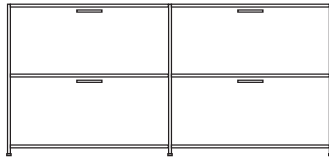

DIMENSIONS

sideboard 2 drawers + 2 flap doors
lacquer - colour to order

DIMENSIONS
H 789 - mm
W 1700 - mm
D 450 - mm

sideboard 2 drawers + 2 flap doors
argile lacquer

DIMENSIONS
H 789 - mm
W 1700 - mm
D 450 - mm