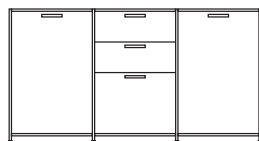

DIMENSIONS

H 789 - mm
W 1700 - mm
D 450 - mm

pair of glass shelves clear glass

DIMENSIONS

sideboard 2 doors lacquer - colour to
order

DIMENSIONS

H 861 - mm
W 1080 - mm
D 450 - mm

sideboard 2 doors argile lacquer

DIMENSIONS

H 861 - mm
W 1080 - mm
D 450 - mm

sideboard 2 doors white lacquer

DIMENSIONS

H 861 - mm
W 1080 - mm
D 450 - mm

sideboard 2 doors perle lacquer

DIMENSIONS

H 861 - mm
W 1080 - mm
D 450 - mm

sideboard 2 doors + 3 drawers lacquer
- colour to order

DIMENSIONS

H 861 - mm
W 1635 - mm
D 450 - mm

sideboard 2 doors + 3 drawers argile
lacquer

DIMENSIONS
H 861 - mm
W 1635 - mm
D 450 - mm

sideboard 2 doors + 3 drawers white
lacquer