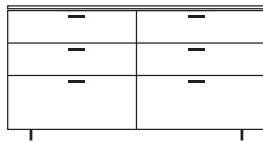

6 drawer chest c 27 chest lacquers
price b / top ceramic stoneware

DIMENSIONS
H 832 - mm
W 1800 - mm
D 440 - mm