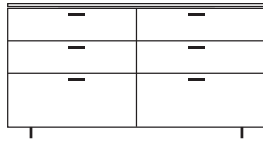

6 drawer chest c 27 chest lacquers
price b / top wood

DIMENSIONS
H 832 - mm
W 1800 - mm
D 440 - mm