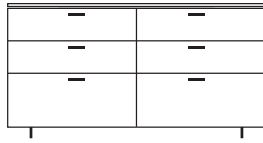

6 drawer chest c 27 chest lacquers
price a / top wood

DIMENSIONS
H 832 - mm
W 1800 - mm
D 440 - mm