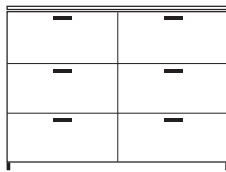

sideboard unit 6 drawers c 23 / chest
lacquers price b / top lacquers

DIMENSIONS
H 942 - mm
W 1384 - mm
D 440 - mm