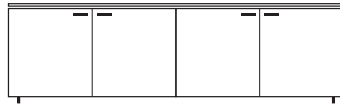

sideboard 4 doors c 7 / chest lacquers
price a / top ceramic stoneware

DIMENSIONS
H 730 - mm
W 2768 - mm
D 440 - mm