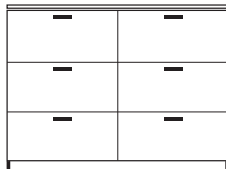

**DIMENSIONS**  
H 942 - mm  
W 900 - mm  
D 440 - mm

sideboard unit 3 drawers c 3 / chest  
lacquers price a / top wood

**DIMENSIONS**  
H 942 - mm  
W 900 - mm  
D 440 - mm

sideboard unit 3 drawers c 3 / chest  
lacquers price a / top ceramic  
stoneware

**DIMENSIONS**  
H 942 - mm  
W 900 - mm  
D 440 - mm

sideboard unit 3 drawers c 3 / chest  
lacquers price a / top lacquers

**DIMENSIONS**  
H 942 - mm  
W 900 - mm  
D 440 - mm

sideboard unit 6 drawers c 23 / chest  
lacquers price b / top wood

**DIMENSIONS**  
H 942 - mm  
W 1384 - mm  
D 440 - mm

sideboard unit 6 drawers c 23 / chest  
lacquers price b / top ceramic  
stoneware

**DIMENSIONS**  
H 942 - mm  
W 1384 - mm  
D 440 - mm

sideboard unit 6 drawers c 23 / chest  
lacquers price b / top lacquers