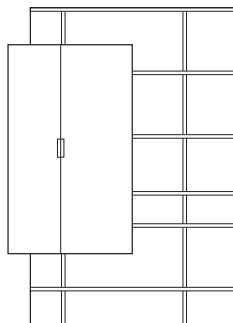

**DIMENSIONS**  
H 848 - mm  
W 1963 - mm  
D 440 - mm

sideboard coplanar doors dark walnut c  
2h / chest lacquers price b / top ceramic  
stoneware

**DIMENSIONS**  
H 848 - mm  
W 1963 - mm  
D 440 - mm

**DIMENSIONS**  
H 848 - mm  
W 1963 - mm  
D 440 - mm

sideboard coplanar doors dark walnut c  
2h / chest lacquers price a / top ceramic  
stoneware

**DIMENSIONS**  
H 848 - mm  
W 1963 - mm  
D 440 - mm

shelving unit lacquer – standard colours

**DIMENSIONS**  
H 1950 - mm  
W 800 - mm  
D 328 - mm

shelving unit with asymmetrical chest to right lacquer - colour to order

**DIMENSIONS**  
H 1950 - mm  
W 1280 - mm  
D 434 - mm

shelving unit with asymmetrical chest to right lacquer – standard colours

**DIMENSIONS**  
H 1950 - mm  
W 1280 - mm  
D 434 - mm

shelving unit with asymmetrical chest to left lacquer - colour to order

**DIMENSIONS**  
H 1950 - mm  
W 1280 - mm  
D 434 - mm