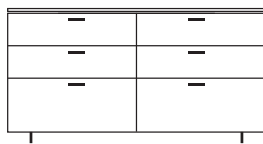

6 drawer chest c 27 chest lacquers
price b / top lacquers

DIMENSIONS
H 832 - mm
W 1800 - mm
D 440 - mm