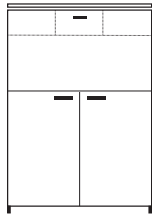

**DIMENSIONS**  
H 1228 - mm  
W 900 - mm  
D 440 - mm

cupboard with 2 doors + 1 drawer c 14  
chest lacquers price b / top ceramic  
stoneware

**DIMENSIONS**  
H 1228 - mm  
W 900 - mm  
D 440 - mm

cupboard with 2 doors + 1 drawer c 14  
chest lacquers price b / top lacquers

**DIMENSIONS**  
H 1228 - mm  
W 900 - mm  
D 440 - mm

cupboard with 2 doors + 1 drawer c 14  
chest lacquers price a / top wood

**DIMENSIONS**  
H 1228 - mm  
W 900 - mm  
D 440 - mm

cupboard with 2 doors + 1 drawer c 14  
chest lacquers price a / top ceramic  
stoneware

**DIMENSIONS**  
H 1228 - mm  
W 900 - mm  
D 440 - mm

cupboard with 2 doors + 1 drawer c 14  
chest lacquers price a / top lacquers

**DIMENSIONS**  
H 1228 - mm  
W 900 - mm  
D 440 - mm

secretaire c 40 chest lacquers price b /  
top wood

**DIMENSIONS**  
H 1228 - mm  
W 900 - mm  
D 450 - mm

secretaire c 40 chest lacquers price b /  
top lacquers

**DIMENSIONS**  
H 1228 - mm  
W 900 - mm  
D 450 - mm

secretaire c 40 chest lacquers price a /  
top wood