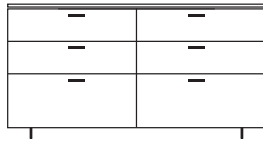

6 drawer chest c 27 chest lacquers
price a / top lacquers

DIMENSIONS
H 832 - mm
W 1800 - mm
D 440 - mm

soundbar cover for podium f 39 / argile
lacquer

DIMENSIONS