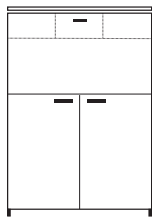

**DIMENSIONS**  
H 1228 - mm  
W 900 - mm  
D 440 - mm

cupboard with 2 doors + 1 drawer c 14  
chest lacquers price a / top wood

**DIMENSIONS**  
H 1228 - mm  
W 900 - mm  
D 440 - mm

cupboard with 2 doors + 1 drawer c 14  
chest lacquers price a / top ceramic  
stoneware

**DIMENSIONS**  
H 1228 - mm  
W 900 - mm  
D 450 - mm

secretaire c 40 chest lacquers price b /  
top lacquers

**DIMENSIONS**  
H 1228 - mm  
W 900 - mm  
D 450 - mm

secretaire c 40 chest lacquers price a /  
top wood

**DIMENSIONS**  
H 1228 - mm  
W 900 - mm  
D 450 - mm

secretaire c 40 chest lacquers price a /  
top lacquers

**DIMENSIONS**  
H 1228 - mm  
W 900 - mm  
D 450 - mm

cupboard with 4 wood doors c 45 chest  
lacquers price b / top wood

**DIMENSIONS**  
H 1228 - mm  
W 1200 - mm  
D 440 - mm

cupboard with 4 wood doors c 45 chest  
lacquers price b / top ceramic  
stoneware

**DIMENSIONS**  
H 1228 - mm  
W 1200 - mm  
D 440 - mm

cupboard with 4 wood doors c 45 chest  
lacquers price b / top lacquers