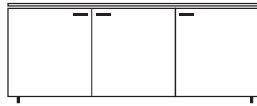

**DIMENSIONS**

H 498 - mm  
W 900 - mm  
D 540 - mm

tv chest 1 drawer (a 14) for hanging  
files / chest lacquers price a / top  
lacquers

**DIMENSIONS**

H 498 - mm  
W 900 - mm  
D 540 - mm

sideboard 3 doors c 5 / chest lacquers  
price b / top wood