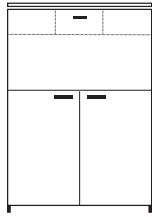

**DIMENSIONS**  
H 942 - mm  
W 1384 - mm  
D 440 - mm

sideboard unit 6 drawers c 23 / chest  
lacquers price a / top wood

**DIMENSIONS**  
H 942 - mm  
W 1384 - mm  
D 440 - mm

sideboard unit 6 drawers c 23 / chest  
lacquers price a / top ceramic  
stoneware

**DIMENSIONS**  
H 1228 - mm  
W 900 - mm  
D 440 - mm

cupboard with 2 doors + 1 drawer c 14  
chest lacquers price b / top ceramic  
stoneware

**DIMENSIONS**  
H 1228 - mm  
W 900 - mm  
D 440 - mm

cupboard with 2 doors + 1 drawer c 14  
chest lacquers price b / top lacquers

**DIMENSIONS**  
H 1228 - mm  
W 900 - mm  
D 440 - mm

cupboard with 2 doors + 1 drawer c 14  
chest lacquers price a / top wood

**DIMENSIONS**  
H 1228 - mm  
W 900 - mm  
D 440 - mm

cupboard with 2 doors + 1 drawer c 14  
chest lacquers price a / top ceramic  
stoneware

**DIMENSIONS**  
H 1228 - mm  
W 900 - mm  
D 440 - mm

cupboard with 2 doors + 1 drawer c 14  
chest lacquers price a / top lacquers

**DIMENSIONS**  
H 1228 - mm  
W 900 - mm  
D 440 - mm

secretaire c 40 chest lacquers price b /  
top wood