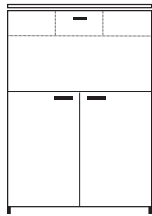

**DIMENSIONS**  
H 1228 - mm  
W 900 - mm  
D 440 - mm

cupboard with 2 doors + 1 drawer c 14  
chest lacquers price b / top ceramic  
stoneware

**DIMENSIONS**  
H 1228 - mm  
W 900 - mm  
D 440 - mm

cupboard with 2 doors + 1 drawer c 14  
chest lacquers price b / top lacquers

**DIMENSIONS**  
H 1228 - mm  
W 900 - mm  
D 440 - mm

cupboard with 2 doors + 1 drawer c 14  
chest lacquers price a / top wood

**DIMENSIONS**  
H 1228 - mm  
W 900 - mm  
D 440 - mm

cupboard with 2 doors + 1 drawer c 14  
chest lacquers price a / top ceramic  
stoneware

**DIMENSIONS**  
H 1228 - mm  
W 900 - mm  
D 440 - mm

cupboard with 2 doors + 1 drawer c 14  
chest lacquers price a / top lacquers

**DIMENSIONS**  
H 1228 - mm  
W 900 - mm  
D 440 - mm

secretaire c 40 chest lacquers price b /  
top wood

**DIMENSIONS**  
H 1228 - mm  
W 900 - mm  
D 450 - mm

secretaire c 40 chest lacquers price b /  
top lacquers

**DIMENSIONS**  
H 1228 - mm  
W 900 - mm  
D 450 - mm

secretaire c 40 chest lacquers price a /  
top wood