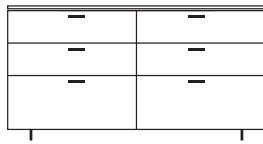

6 drawer chest c 27 chest lacquers
price a / top ceramic stoneware

DIMENSIONS
H 832 - mm
W 1800 - mm
D 440 - mm