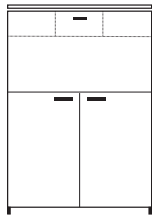

**DIMENSIONS**  
H 1228 - mm  
W 900 - mm  
D 440 - mm

cupboard with 2 doors + 1 drawer c 14  
chest lacquers price a / top wood

**DIMENSIONS**  
H 1228 - mm  
W 900 - mm  
D 440 - mm

cupboard with 2 doors + 1 drawer c 14  
chest lacquers price a / top ceramic  
stoneware

**DIMENSIONS**  
H 1228 - mm  
W 900 - mm  
D 450 - mm

secretaire c 40 chest lacquers price b /  
top lacquers

**DIMENSIONS**  
H 1228 - mm  
W 900 - mm  
D 450 - mm

secretaire c 40 chest lacquers price a /  
top wood

**DIMENSIONS**  
H 1228 - mm  
W 900 - mm  
D 450 - mm

secretaire c 40 chest lacquers price a /  
top lacquers

**DIMENSIONS**  
H 1228 - mm  
W 900 - mm  
D 450 - mm

cupboard with 4 wood doors c 45 chest  
lacquers price b / top wood

**DIMENSIONS**  
H 1228 - mm  
W 1200 - mm  
D 440 - mm

cupboard with 4 wood doors c 45 chest  
lacquers price b / top ceramic  
stoneware

**DIMENSIONS**  
H 1228 - mm  
W 1200 - mm  
D 440 - mm

cupboard with 4 wood doors c 45 chest  
lacquers price b / top lacquers