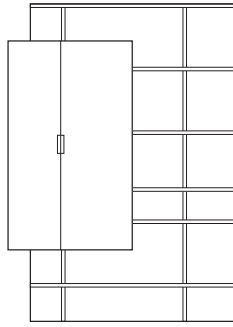

**DIMENSIONS**  
H 848 - mm  
W 1963 - mm  
D 440 - mm

sideboard coplanar doors dark walnut c  
2h / chest lacquers price b / top ceramic  
stoneware

**DIMENSIONS**  
H 848 - mm  
W 1963 - mm  
D 440 - mm

**DIMENSIONS**  
H 848 - mm  
W 1963 - mm  
D 440 - mm

sideboard coplanar doors dark walnut c  
2h / chest lacquers price a / top ceramic  
stoneware

**DIMENSIONS**  
H 848 - mm  
W 1963 - mm  
D 440 - mm

shelving unit lacquer – standard colours

**DIMENSIONS**  
H 1950 - mm  
W 800 - mm  
D 328 - mm

shelving unit with asymmetrical chest to right lacquer - colour to order

**DIMENSIONS**  
H 1950 - mm  
W 1280 - mm  
D 434 - mm

shelving unit with asymmetrical chest to right lacquer – standard colours

**DIMENSIONS**  
H 1950 - mm  
W 1280 - mm  
D 434 - mm

shelving unit with asymmetrical chest to left lacquer - colour to order

**DIMENSIONS**  
H 1950 - mm  
W 1280 - mm  
D 434 - mm