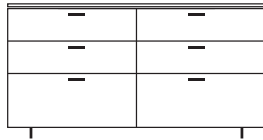

**DIMENSIONS**  
H 832 - mm  
W 1800 - mm  
D 440 - mm

6 drawer chest c 27 chest lacquers  
price b / top ceramic stoneware

**DIMENSIONS**  
H 832 - mm  
W 1800 - mm  
D 440 - mm

6 drawer chest c 27 chest lacquers  
price b / top lacquers