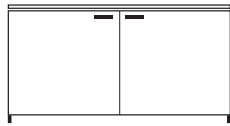

**DIMENSIONS**

H 649 - mm  
W 1384 - mm  
D 440 - mm

low chest 2 doors c 58 / chest lacquers  
price b / top ceramic stoneware

**DIMENSIONS**  
H 649 - mm  
W 1384 - mm  
D 440 - mm

low chest 2 doors c 58 / chest lacquers  
price b / top lacquers

**DIMENSIONS**  
H 649 - mm  
W 1384 - mm  
D 440 - mm

low chest 2 doors c 58 / chest lacquers  
price a / top wood

**DIMENSIONS**  
H 649 - mm  
W 1384 - mm  
D 440 - mm

low chest 2 doors c 58 / chest lacquers  
price a / top ceramic stoneware

**DIMENSIONS**  
H 649 - mm  
W 1384 - mm  
D 440 - mm

low chest 2 doors c 58 / chest lacquers  
price a / top lacquers

**DIMENSIONS**  
H 649 - mm  
W 1384 - mm  
D 440 - mm

sideboard unit 3 drawers c 3 / chest  
lacquers price b / top wood