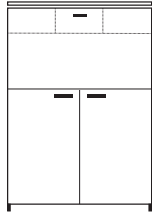

**DIMENSIONS**  
H 1228 - mm  
W 900 - mm  
D 440 - mm

cupboard with 2 doors + 1 drawer c 14  
chest lacquers price b / top ceramic  
stoneware

**DIMENSIONS**  
H 1228 - mm  
W 900 - mm  
D 440 - mm

cupboard with 2 doors + 1 drawer c 14  
chest lacquers price b / top lacquers

**DIMENSIONS**  
H 1228 - mm  
W 900 - mm  
D 440 - mm

cupboard with 2 doors + 1 drawer c 14  
chest lacquers price a / top wood

**DIMENSIONS**  
H 1228 - mm  
W 900 - mm  
D 440 - mm

cupboard with 2 doors + 1 drawer c 14  
chest lacquers price a / top ceramic  
stoneware

**DIMENSIONS**  
H 1228 - mm  
W 900 - mm  
D 440 - mm

cupboard with 2 doors + 1 drawer c 14  
chest lacquers price a / top lacquers

**DIMENSIONS**  
H 1228 - mm  
W 900 - mm  
D 440 - mm

secretaire c 40 chest lacquers price b /  
top wood

**DIMENSIONS**  
H 1228 - mm  
W 900 - mm  
D 450 - mm

secretaire c 40 chest lacquers price b /  
top lacquers

**DIMENSIONS**  
H 1228 - mm  
W 900 - mm  
D 450 - mm

secretaire c 40 chest lacquers price a /  
top wood