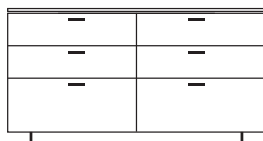

6 drawer chest c 27 chest lacquers
price b / top lacquers

DIMENSIONS
H 832 - mm
W 1800 - mm
D 440 - mm