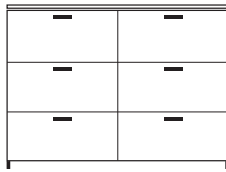

sideboard unit 6 drawers c 23 / chest
lacquers price a / top lacquers

DIMENSIONS
H 942 - mm
W 1384 - mm
D 440 - mm