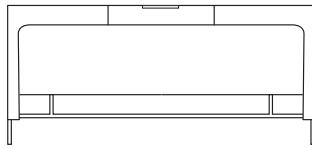

Technical Specifications

More info at
www.ligne-roset.com

© Ligne Roset 2021

SIDEBOARD UNIT 3 DRAWERS GLOSS WHITE LACQUER

DIMENSIONS

H 797 mm - W 1000 mm - D 520 mm -

Other sizes

sideboard unit 3 drawers gloss white lacquer

DIMENSIONS

H 797 - mm
W 1000 - mm
D 520 - mm

bedside table 2 drawers gloss white lacquer

DIMENSIONS

H 459 - mm
W 500 - mm
D 420 - mm

sideboard 2 doors + 3 drawers gloss
white lacquer

DIMENSIONS
H 797 - mm
W 1600 - mm
D 520 - mm

desk glass top gloss white lacquer /
white glass

DIMENSIONS
H 749 - mm
W 1600 - mm
D 720 - mm

filing cabinet for hanging files - 2
drawers gloss white lacquer

DIMENSIONS
H 541 - mm
W 499 - mm
D 481 - mm

display cabinet gloss white lacquer

DIMENSIONS
H 1502 - mm
W 800 - mm
D 500 - mm