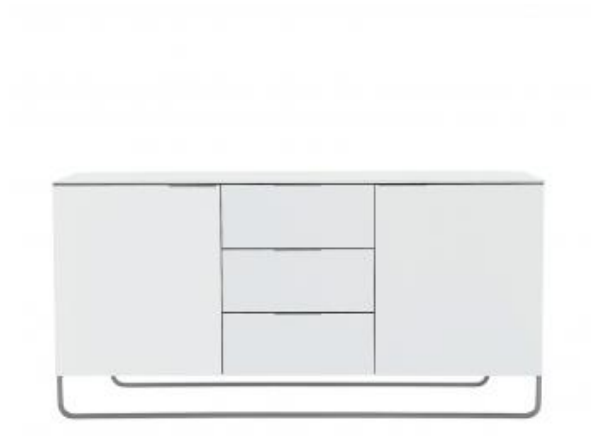

HYANNIS PORT

Design by
Eric Jourdan

Description

Collection of pieces with a 'cabinet-made' feel, with frames in multi-ply finished in gloss white lacquer : their rounded rear comers are characteristic of the collection. Brilliant-chromed handles and metal underframes. Drawer runners equipped with controlled automatic closing.

Technical Specifications

More info at
www.ligne-roset.com

© Ligne Roset 2021

SIDEBOARD UNIT 3 DRAWERS GLOSS WHITE LACQUER

DIMENSIONS

H 797 mm - W 1000 mm - D 520 mm -

Other sizes

sideboard unit 3 drawers gloss white lacquer

DIMENSIONS

H 797 - mm
W 1000 - mm
D 520 - mm

bedside table 2 drawers gloss white lacquer

DIMENSIONS

H 459 - mm
W 500 - mm
D 420 - mm

sideboard 2 doors + 3 drawers gloss
white lacquer

DIMENSIONS
H 797 - mm
W 1600 - mm
D 520 - mm

DIMENSIONS
H 1502 - mm
W 800 - mm
D 500 - mm