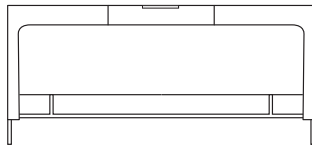

Technical Specifications

© Ligne Roset 2021

SIDEBOARD UNIT 3 DRAWERS GLOSS WHITE LACQUER

DIMENSIONS

H 797 mm - W 1000 mm - D 520 mm -

Other sizes

sideboard unit 3 drawers gloss white lacquer

DIMENSIONS

H 797 - mm
W 1000 - mm
D 520 - mm

bedside table 2 drawers gloss white lacquer

DIMENSIONS

H 459 - mm
W 500 - mm
D 420 - mm

sideboard 2 doors + 3 drawers gloss
white lacquer

DIMENSIONS
H 797 - mm
W 1600 - mm
D 520 - mm

desk glass top gloss white lacquer /
white glass

DIMENSIONS
H 749 - mm
W 1600 - mm
D 720 - mm

filing cabinet for hanging files - 2
drawers gloss white lacquer

DIMENSIONS
H 541 - mm
W 499 - mm
D 481 - mm

display cabinet gloss white lacquer

DIMENSIONS
H 1502 - mm
W 800 - mm
D 500 - mm