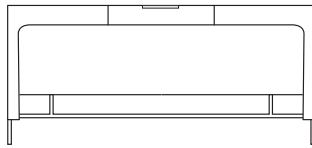

Technical Specifications

More info at
www.ligne-roset.com

© Ligne Roset 2021

SIDEBOARD UNIT 3 DRAWERS GLOSS WHITE LACQUER

DIMENSIONS

H 797 mm - W 1000 mm - D 520 mm -

Other sizes

sideboard unit 3 drawers gloss white
lacquer

DIMENSIONS

H 797 - mm
W 1000 - mm
D 520 - mm

bedside table 2 drawers gloss white
lacquer

DIMENSIONS

H 459 - mm
W 500 - mm
D 420 - mm

sideboard 2 doors + 3 drawers gloss
white lacquer

DIMENSIONS
H 797 - mm
W 1600 - mm
D 520 - mm

desk glass top gloss white lacquer /
white glass

DIMENSIONS
H 749 - mm
W 1600 - mm
D 720 - mm

filing cabinet for hanging files - 2
drawers gloss white lacquer

DIMENSIONS
H 541 - mm
W 499 - mm
D 481 - mm

display cabinet gloss white lacquer

DIMENSIONS
H 1502 - mm
W 800 - mm
D 500 - mm