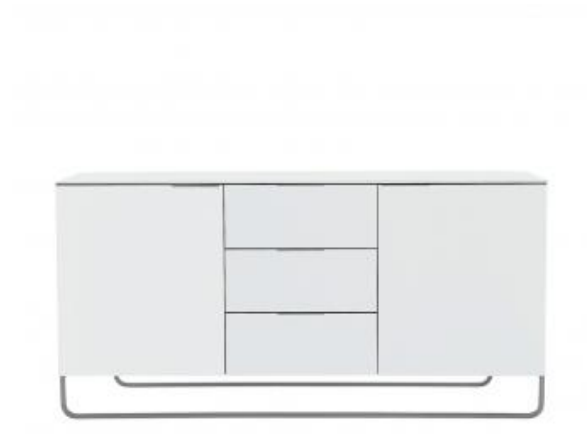

HYANNIS PORT

Design by
Eric Jourdan

Description

Collection of pieces with a 'cabinet-made' feel, with frames in multi-ply finished in gloss white lacquer : their rounded rear comers are characteristic of the collection. Brilliant-chromed handles and metal underframes. Drawer runners equipped with controlled automatic closing.

Technical Specifications

More info at
www.ligne-roset.com

© Ligne Roset 2021

SIDEBOARD UNIT 3 DRAWERS GLOSS WHITE LACQUER

DIMENSIONS

H 797 mm - W 1000 mm - D 520 mm -

Other sizes

sideboard unit 3 drawers gloss white
lacquer

DIMENSIONS

H 797 - mm
W 1000 - mm
D 520 - mm

bedside table 2 drawers gloss white
lacquer

DIMENSIONS

H 459 - mm
W 500 - mm
D 420 - mm

sideboard 2 doors + 3 drawers gloss
white lacquer

DIMENSIONS
H 797 - mm
W 1600 - mm
D 520 - mm

DIMENSIONS
H 1502 - mm
W 800 - mm
D 500 - mm