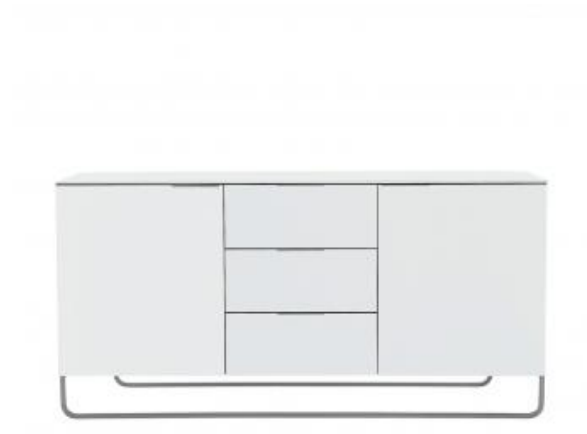

# HYANNIS PORT

**Design by**  
Eric Jourdan

**Description**

Collection of pieces with a 'cabinet-made' feel, with frames in multi-ply finished in gloss white lacquer : their rounded rear comers are characteristic of the collection. Brilliant-chromed handles and metal underframes. Drawer runners equipped with controlled automatic closing.

**Technical Specifications**

**More info at**  
[www.ligne-roset.com](http://www.ligne-roset.com)

© Ligne Roset 2021

**SIDEBOARD UNIT 3 DRAWERS GLOSS WHITE LACQUER**

**DIMENSIONS**

H 797 mm - W 1000 mm - D 520 mm -

**Other sizes**

sideboard unit 3 drawers gloss white lacquer

**DIMENSIONS**

H 797 - mm  
W 1000 - mm  
D 520 - mm

bedside table 2 drawers gloss white lacquer

**DIMENSIONS**

H 459 - mm  
W 500 - mm  
D 420 - mm

sideboard 2 doors + 3 drawers gloss  
white lacquer

**DIMENSIONS**  
H 797 - mm  
W 1600 - mm  
D 520 - mm

desk glass top gloss white lacquer /  
white glass

**DIMENSIONS**  
H 749 - mm  
W 1600 - mm  
D 720 - mm