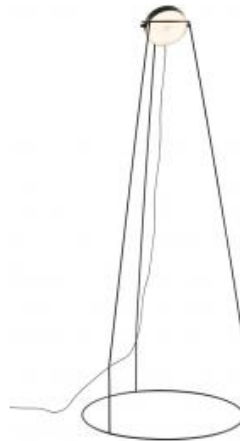

LAMP06

Design by
Nathalie Dewez

Description

Reading light in Epoxy ribbed matt black lacquered metal wire Ø 5 mm. The LED module rotates 180° and may also be removed from the structure. It is equipped with a 36 cm LED ribbon of total power 5 W, emitting 500 Lumens or the equivalent of a 45 W incandescent bulb. Colour temperature 2,700 K (warm white). Black PVC cable and foot switch. Plug-in LED driver supplied with interchangeable plugs: Euro, UK, US. The same version can run on both 220 V and 110 V.

THIS LIGHT CONTAINS INTEGRAL LED LIGHTS OF ENERGY CLASS A+.

Technical Specifications

More info at
www.ligne-roset.com

© Ligne Roset 2021

READING LAMP

DIMENSIONS
H 1160 mm - Ø 490 mm

Other sizes

reading lamp

DIMENSIONS
H 1160 - mm
Ø 490 - mm