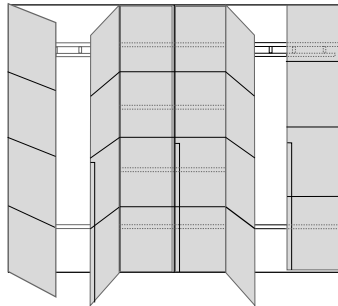

# LUMEO

**Design by**  
Peter Maly

**Description**

A modular collection of storage, the design of which comprises lacquered square panels visually separated by an anodised aluminum insert. A wall-to-wall solution is possible thanks to trimmable end filler panels. Choice of single bays W 54 cm or double bays W 112 cm with hinged doors.

**Technical Specifications**

**More info at**  
[www.ligne-roset.com](http://www.ligne-roset.com)

© Ligne Roset 2021

**COMPOSITION - WARDROBE GLOSS WHITE LACQUER**

**DIMENSIONS**

H 2350 mm - W 3480 mm - D 590 mm -

**Other sizes**

composition - wardrobe gloss white  
lacquer

**DIMENSIONS**

H 2350 - mm  
W 3480 - mm  
D 590 - mm