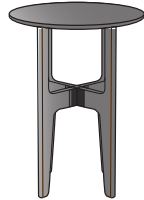

NODUM

Design by
Guillaume Delvigne

Description

These two round-topped occasional tables may be used in combination, or alone. The focal point which renders them unique is their "heart", the X-shaped metal piece which forms their centre of gravity, as much structurally as visually. Guillaume Delvigne painstakingly designed each detail of this "micro architecture" in which the technical is lent beauty. Indeed, this can be seen particularly clearly in the tense design of the legs, which narrow towards their tips, or the very soft edge of the tapered solid wood top. Occasional tables in solid American walnut.

Technical Specifications

© Ligne Roset 2021

OCCASIONAL TABLE SOLID AMERICAN WALNUT HIGH VERSION

DIMENSIONS
H 500 mm - Ø 400 mm

Other sizes

occasional table solid american walnut
high version

DIMENSIONS
H 500 - mm
Ø 400 - mm

occasional table solid american walnut
low version

DIMENSIONS
H 400 - mm
Ø 600 - mm