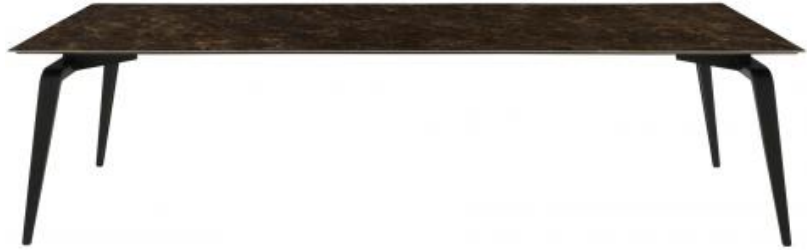

ODESSA

Design by
Mauro Lipparini

Description
Dining table with base in folded lacquered steel.

WOODEN TOPS : in matt varnished solid European walnut blockboard or natural solid oak, thickness 40 mm, with streamlined edges.
CERAMIC STONEWARE TOPS: round table Ø 130 and oval tables 198 and 240 - 6 mm thick full body ceramic stoneware (white marble-effect or Emperador) glued onto an 10 mm thick sheet of glass (total thickness 16 mm); for round table Ø 148 - 6 mm thick full body white marble-effect ceramic stoneware glued onto an 10 mm thick sheet of glass (total thickness 16 mm).
CERAMIC STONEWARE TOPS (for rectangular tables) : in 6 mm thick full body ceramic stoneware (metallic anthracite, white marble-effect, white or Emperador) glued onto a 12 mm thick black or white MDF set back slightly from the edge of the top & screwed to a 12 cm steel support set back 7 cm from the edge of the top.
MARBLE TOPS (round table Ø 130 cm only) : 20 mm thick Carrara marble.

ROUND DINING TABLE BLACK LACQUERED BASE MARBLE

Technical Specifications

More info at
www.ligne-roset.com

© Ligne Roset 2021

DIMENSIONS
H 740 mm - Ø 1300 mm

Other sizes

round dining table black lacquered
base marble

DIMENSIONS
H 740 - mm
Ø 1300 - mm

round dining table black lacquered
base white marble-effect ceramic
stoneware

DIMENSIONS
H 740 - mm
Ø 1300 - mm

round dining table black lacquered
base emperador ceramic stoneware