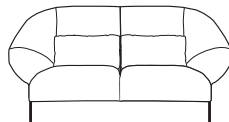

Legs in matt black steel Ø 18 mm.

COMFORT

Settee and love seat : suspension of seat and back via elastic webbing. Structure of seat in high resilience Bultex foam (38 kg/m³ - 3.6 kPa), clad in ultra-flexible polyurethane foam (30 kg/m³ - 1.8 kPa) and 200 g/m² polyester quilting. Back in high resilience Bultex foam (38 kg/m³ - 3.6 kPa), clad in ultra-flexible polyurethane foam (30 kg/m³ - 1.8 kPa) and polyester quilting (200 g/m² and 100 g/m²). Lumbar cushion (660 x 300mm) filled with goose feathers.

Covering material recommendations: Harald, Gandino, Match, Canvas, leathers.

LOVESEAT

DIMENSIONS

H 870 mm - W 1500 mm - D 970 mm - SH 410 mm -

Other sizes

loveseat

DIMENSIONS

H 870 - mm
W 1500 - mm
D 970 - mm
SH 410 - mm

medium settee

DIMENSIONS

H 870 - mm
W 1900 - mm
D 970 - mm
SH 410 - mm

large settee

DIMENSIONS

H 870 - mm
W 2250 - mm
D 970 - mm
SH 410 - mm

footstool

DIMENSIONS