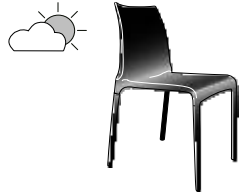

PETRA

Design by

Claudio Dondoli & Marco Poggi

Description

Chair with shell in moulded lacquered polyurethane and 4 matching lacquered aluminium legs. This chair is suitable for outdoor use. May be stacked in fours.

Technical Specifications

© Ligne Roset 2021

CHAIR WHITE INDOOR / OUTDOOR

DIMENSIONS

H 830 mm - W 420 mm - D 515 mm - SH 460 mm -

Other sizes

chair white indoor / outdoor

DIMENSIONS

H 830 - mm
W 420 - mm
D 515 - mm
SH 460 - mm

chair beige indoor / outdoor

DIMENSIONS

H 830 - mm
W 420 - mm
D 515 - mm
SH 460 - mm

chair light grey indoor / outdoor

DIMENSIONS

H 830 - mm
W 420 - mm
D 515 - mm
SH 460 - mm

chair olive green indoor / outdoor

DIMENSIONS

H 830 - mm
W 420 - mm
D 515 - mm
SH 460 - mm

chair black indoor / outdoor

DIMENSIONS

H 830 - mm
W 420 - mm
D 515 - mm
SH 460 - mm

set of 2 chairs white indoor / outdoor