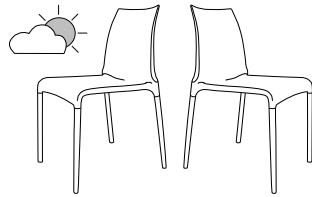

Technical Specifications

© Ligne Roset 2021

CHAIR WHITE INDOOR / OUTDOOR

DIMENSIONS

H 830 mm - W 420 mm - D 515 mm - SH 460 mm -

Other sizes

chair white indoor / outdoor

DIMENSIONS

H 830 - mm
W 420 - mm
D 515 - mm
SH 460 - mm

chair beige indoor / outdoor

DIMENSIONS

H 830 - mm
W 420 - mm
D 515 - mm
SH 460 - mm

chair light grey indoor / outdoor

DIMENSIONS

H 830 - mm
W 420 - mm
D 515 - mm
SH 460 - mm

chair olive green indoor / outdoor

DIMENSIONS

H 830 - mm
W 420 - mm
D 515 - mm
SH 460 - mm

chair black indoor / outdoor

DIMENSIONS

H 830 - mm
W 420 - mm
D 515 - mm
SH 460 - mm

set of 2 chairs white indoor / outdoor

DIMENSIONS

H 830 - mm
W 420 - mm
D 515 - mm
SH 460 - mm

set of 2 chairs beige indoor / outdoor

DIMENSIONS

H 830 - mm
W 420 - mm
D 515 - mm
SH 460 - mm

set of 2 chairs light grey indoor / outdoor

DIMENSIONS

H 830 - mm
W 420 - mm
D 515 - mm
SH 460 - mm