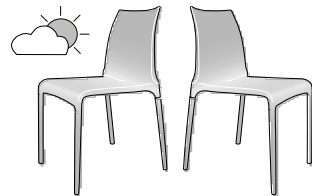

PETRA

Design by

Claudio Dondoli & Marco Poggi

Description

Chair with shell in moulded lacquered polyurethane and 4 matching lacquered aluminium legs. This chair is suitable for outdoor use. May be stacked in fours.

chair olive green indoor / outdoor

DIMENSIONS

H 830 - mm
W 420 - mm
D 515 - mm
SH 460 - mm

chair black indoor / outdoor

DIMENSIONS

H 830 - mm
W 420 - mm
D 515 - mm
SH 460 - mm

set of 2 chairs white indoor / outdoor

DIMENSIONS

H 830 - mm
W 420 - mm
D 515 - mm
SH 460 - mm

set of 2 chairs beige indoor / outdoor

DIMENSIONS

H 830 - mm
W 420 - mm
D 515 - mm
SH 460 - mm

set of 2 chairs light grey indoor / outdoor

DIMENSIONS

H 830 - mm
W 420 - mm
D 515 - mm
SH 460 - mm

set of 2 chairs olive green indoor / outdoor

DIMENSIONS

H 830 - mm
W 420 - mm
D 515 - mm
SH 460 - mm

set of 2 chairs black indoor / outdoor

DIMENSIONS

H 830 - mm
W 420 - mm
D 515 - mm
SH 460 - mm