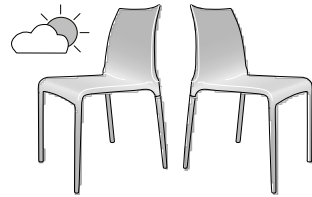

PETRA

Design by

Claudio Dondoli & Marco Poggi

Description

Chair with shell in moulded lacquered polyurethane and 4 matching lacquered aluminium legs. This chair is suitable for outdoor use. May be stacked in fours.

H 830 - mm
W 420 - mm
D 515 - mm
SH 460 - mm

chair beige indoor / outdoor

DIMENSIONS

H 830 - mm
W 420 - mm
D 515 - mm
SH 460 - mm

chair light grey indoor / outdoor

DIMENSIONS

H 830 - mm
W 420 - mm
D 515 - mm
SH 460 - mm

chair olive green indoor / outdoor

DIMENSIONS

H 830 - mm
W 420 - mm
D 515 - mm
SH 460 - mm

chair black indoor / outdoor

DIMENSIONS

H 830 - mm
W 420 - mm
D 515 - mm
SH 460 - mm

set of 2 chairs white indoor / outdoor

DIMENSIONS

H 830 - mm
W 420 - mm
D 515 - mm
SH 460 - mm

set of 2 chairs beige indoor / outdoor

DIMENSIONS

H 830 - mm
W 420 - mm
D 515 - mm
SH 460 - mm

set of 2 chairs light grey indoor / outdoor

DIMENSIONS

H 830 - mm
W 420 - mm
D 515 - mm
SH 460 - mm