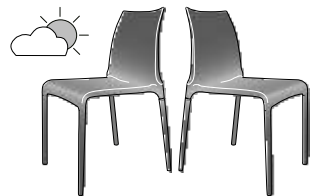

PETRA

Design by

Claudio Dondoli & Marco Poggi

Description

Chair with shell in moulded lacquered polyurethane and 4 matching lacquered aluminium legs. This chair is suitable for outdoor use. May be stacked in fours.

chair olive green indoor / outdoor

DIMENSIONS

H 830 - mm
W 420 - mm
D 515 - mm
SH 460 - mm

chair black indoor / outdoor

DIMENSIONS

H 830 - mm
W 420 - mm
D 515 - mm
SH 460 - mm

set of 2 chairs white indoor / outdoor

DIMENSIONS

H 830 - mm
W 420 - mm
D 515 - mm
SH 460 - mm

set of 2 chairs beige indoor / outdoor

DIMENSIONS

H 830 - mm
W 420 - mm
D 515 - mm
SH 460 - mm

set of 2 chairs light grey indoor / outdoor

DIMENSIONS

H 830 - mm
W 420 - mm
D 515 - mm
SH 460 - mm

set of 2 chairs olive green indoor / outdoor

DIMENSIONS

H 830 - mm
W 420 - mm
D 515 - mm
SH 460 - mm

set of 2 chairs black indoor / outdoor

DIMENSIONS

H 830 - mm
W 420 - mm
D 515 - mm
SH 460 - mm