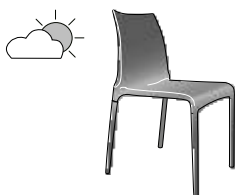

PETRA

Design by

Claudio Dondoli & Marco Poggi

Description

Chair with shell in moulded lacquered polyurethane and 4 matching lacquered aluminium legs. This chair is suitable for outdoor use. May be stacked in fours.

Technical Specifications

© Ligne Roset 2021

CHAIR WHITE INDOOR / OUTDOOR

DIMENSIONS

H 830 mm - W 420 mm - D 515 mm - SH 460 mm -

Other sizes

chair white indoor / outdoor

DIMENSIONS

H 830 - mm
W 420 - mm
D 515 - mm
SH 460 - mm

chair beige indoor / outdoor

DIMENSIONS

H 830 - mm
W 420 - mm
D 515 - mm
SH 460 - mm

chair light grey indoor / outdoor

DIMENSIONS

H 830 - mm
W 420 - mm
D 515 - mm
SH 460 - mm

chair olive green indoor / outdoor

DIMENSIONS

H 830 - mm
W 420 - mm
D 515 - mm
SH 460 - mm

chair black indoor / outdoor

DIMENSIONS

H 830 - mm
W 420 - mm
D 515 - mm
SH 460 - mm

set of 2 chairs white indoor / outdoor