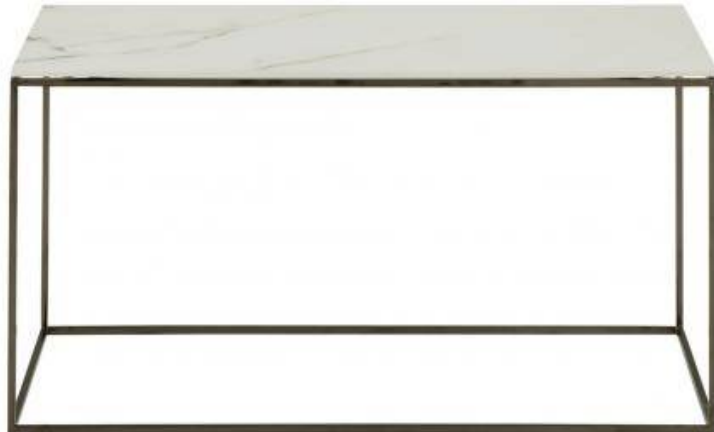

SPACE

Design by
Pagnon & Pelhaître

Description

Base in square-section steel (8 mm) finished in Epoxy lacquer in the case of the white finish, or electrolytic treatment in the case of the black chromed finish.
Top in full body ceramic stoneware (thickness 6 mm), which is highly resistant to wear.

Technical Specifications

© Ligne Roset 2021

LOW TABLE - SMALL - TOP IN WHITE MARBLE-EFFECT CERAMIC STONEWARE WHITE LACQUERED BASE

DIMENSIONS

H 352 mm - W 345 mm - D 355 mm -

Other sizes

low table - small - top in white marble-effect ceramic stoneware white lacquered base

DIMENSIONS

H 352 - mm
W 345 - mm
D 355 - mm

low table - small - top in white marble-effect ceramic stoneware black chromed base

DIMENSIONS

H 352 - mm
W 345 - mm
D 355 - mm

low table - small - top in metallic anthracite ceramic stoneware white lacquered base

DIMENSIONS

H 352 - mm
W 690 - mm
D 355 - mm

low table - medium - emperador
ceramic stoneware top black chromed
base

DIMENSIONS

H 352 - mm
W 690 - mm
D 355 - mm

low table - large - top in white marble-effect ceramic stoneware white lacquered base