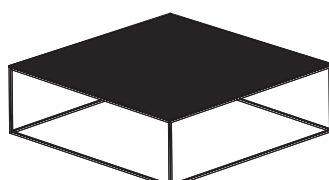

low table - large - gloss black marble-effect ceramic stoneware top white lacquered base

DIMENSIONS

H 352 - mm
W 992 - mm
D 992 - mm