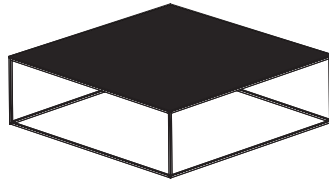

DIMENSIONS

H 352 - mm
W 992 - mm
D 992 - mm

low table - large - top in metallic anthracite ceramic stoneware black chromed base

DIMENSIONS

H 352 - mm
W 992 - mm
D 992 - mm

low table - large - dark walnut top white lacquered base

DIMENSIONS

H 352 - mm
W 992 - mm
D 992 - mm

low table - large - dark walnut top black chromed base

DIMENSIONS

H 352 - mm
W 992 - mm
D 992 - mm

low table - large - gloss black marble-effect ceramic stoneware top white lacquered base

DIMENSIONS

H 352 - mm
W 992 - mm
D 992 - mm

low table - large - gloss black marble-effect ceramic stoneware top black chromed base

DIMENSIONS

H 352 - mm
W 992 - mm
D 992 - mm

low table - large - emperador ceramic stoneware top black chromed base

DIMENSIONS

H 352 - mm
W 992 - mm
D 992 - mm

low rectangular table top in white marble-effect ceramic stoneware white lacquered base

DIMENSIONS

H 353 - mm
W 1185 - mm
D 700 - mm

low rectangular table top in white marble-effect ceramic stoneware black chromed base