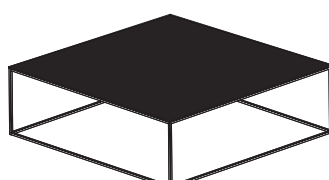

DIMENSIONS

H 352 - mm
W 992 - mm
D 992 - mm

low table - large - top in metallic anthracite ceramic stoneware black chromed base

DIMENSIONS

H 352 - mm
W 992 - mm
D 992 - mm

low table - large - dark walnut top white lacquered base

DIMENSIONS

H 352 - mm
W 992 - mm
D 992 - mm

low table - large - dark walnut top black chromed base

DIMENSIONS

H 352 - mm
W 992 - mm
D 992 - mm

low table - large - gloss black marble-effect ceramic stoneware top white lacquered base

DIMENSIONS

H 352 - mm
W 992 - mm
D 992 - mm

low table - large - gloss black marble-effect ceramic stoneware top black chromed base

DIMENSIONS

H 352 - mm
W 992 - mm
D 992 - mm

low table - large - emperador ceramic stoneware top black chromed base