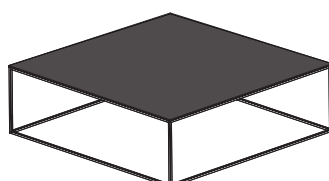

low table - large - dark walnut top black chromed base

DIMENSIONS

H 352 - mm
W 992 - mm
D 992 - mm