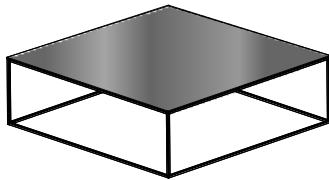

DIMENSIONS
H 352 - mm
W 690 - mm
D 355 - mm

low table - medium - gloss black marble-effect ceramic stoneware top black chromed base

DIMENSIONS
H 352 - mm
W 690 - mm
D 355 - mm

low table - medium - emperador ceramic stoneware top black chromed base

DIMENSIONS
H 352 - mm
W 690 - mm
D 355 - mm

low table - large - top in white marble-effect ceramic stoneware white lacquered base

DIMENSIONS

H 352 - mm
W 992 - mm
D 992 - mm

low table - large - top in white marble-effect ceramic stoneware black chromed base

DIMENSIONS

H 352 - mm
W 992 - mm
D 992 - mm

low table - large - top in metallic anthracite ceramic stoneware white lacquered base

DIMENSIONS

H 352 - mm
W 992 - mm
D 992 - mm

low table - large - top in metallic anthracite ceramic stoneware black chromed base

DIMENSIONS

H 352 - mm
W 992 - mm
D 992 - mm

low table - large - dark walnut top white lacquered base

DIMENSIONS

H 352 - mm
W 992 - mm
D 992 - mm

low table - large - dark walnut top black chromed base

DIMENSIONS