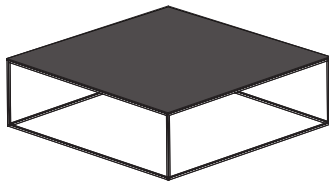

low table - large - dark walnut top black chromed base

DIMENSIONS

H 352 - mm
W 992 - mm
D 992 - mm