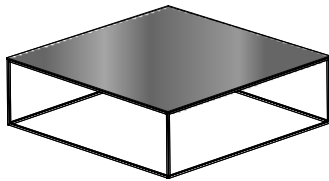

DIMENSIONS
H 352 - mm
W 690 - mm
D 355 - mm

low table - medium - gloss black marble-effect ceramic stoneware top black chromed base

DIMENSIONS
H 352 - mm
W 690 - mm
D 355 - mm

low table - medium - emperador ceramic stoneware top black chromed base

DIMENSIONS
H 352 - mm
W 690 - mm
D 355 - mm

low table - large - top in white marble-effect ceramic stoneware white lacquered base

DIMENSIONS

H 352 - mm
W 992 - mm
D 992 - mm

low table - large - top in white marble-effect ceramic stoneware black chromed base

DIMENSIONS

H 352 - mm
W 992 - mm
D 992 - mm

low table - large - top in metallic anthracite ceramic stoneware white lacquered base

DIMENSIONS

H 352 - mm
W 992 - mm
D 992 - mm

low table - large - top in metallic anthracite ceramic stoneware black chromed base

DIMENSIONS

H 352 - mm
W 992 - mm
D 992 - mm

low table - large - dark walnut top white lacquered base

DIMENSIONS

H 352 - mm
W 992 - mm
D 992 - mm

low table - large - dark walnut top black chromed base

DIMENSIONS