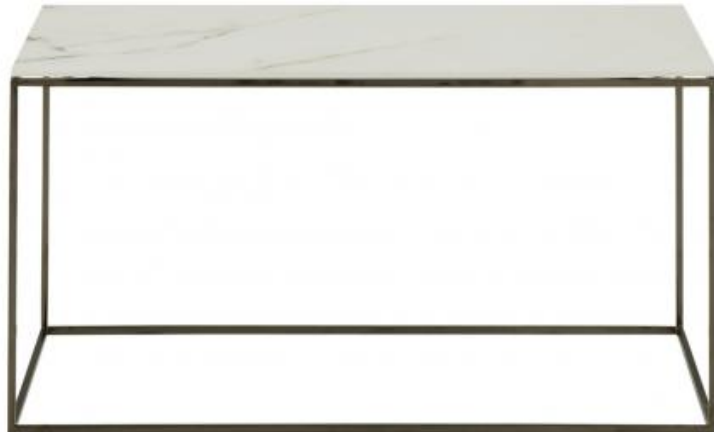

SPACE

Design by
Pagnon & Pelhaître

Description

Base in square-section steel (8 mm) finished in Epoxy lacquer in the case of the white finish, or electrolytic treatment in the case of the black chromed finish.
Top in full body ceramic stoneware (thickness 6 mm), which is highly resistant to wear.

Technical Specifications

More info at
www.ligne-roset.com

© Ligne Roset 2021

LOW TABLE - SMALL - TOP IN WHITE MARBLE-EFFECT CERAMIC STONEWARE WHITE LACQUERED BASE

DIMENSIONS

H 352 mm - W 345 mm - D 355 mm -

Other sizes

low table - small - top in white marble-effect ceramic stoneware white lacquered base

DIMENSIONS

H 352 - mm
W 345 - mm
D 355 - mm

low table - small - top in white marble-effect ceramic stoneware black chromed base