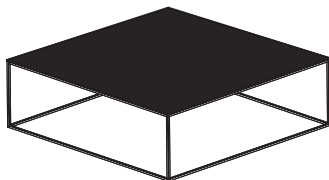

low table - large - gloss black marble-effect ceramic stoneware top white lacquered base

DIMENSIONS

H 352 - mm
W 992 - mm
D 992 - mm