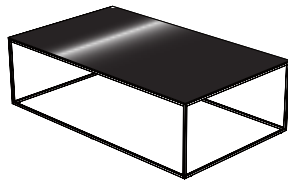

DIMENSIONS

H 353 - mm
W 1185 - mm
D 700 - mm

low rectangular table dark walnut top black chromed base

DIMENSIONS

H 353 - mm
W 1185 - mm
D 700 - mm

low rectangular table gloss black marble-effect ceramic stoneware top white lacquered base

DIMENSIONS

H 353 - mm
W 1185 - mm
D 700 - mm

low rectangular table gloss black
marble-effect ceramic stoneware top
black chromed base

DIMENSIONS

H 353 - mm
W 1185 - mm
D 700 - mm

low rectangular table emperador
ceramic stoneware top black chromed
base

DIMENSIONS

H 353 - mm
W 1185 - mm
D 700 - mm