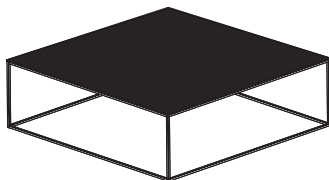

low table - large - gloss black marble-effect ceramic stoneware top black chromed base

DIMENSIONS

H 352 - mm
W 992 - mm
D 992 - mm