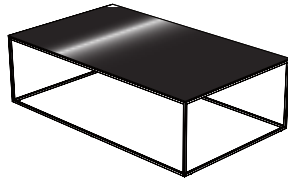

DIMENSIONS

H 353 - mm
W 1185 - mm
D 700 - mm

low rectangular table top in metallic anthracite ceramic stoneware black chromed base

DIMENSIONS

H 353 - mm
W 1185 - mm
D 700 - mm

low rectangular table dark walnut top white lacquered base

DIMENSIONS

H 353 - mm
W 1185 - mm
D 700 - mm

low rectangular table dark walnut top black chromed base

DIMENSIONS

H 353 - mm
W 1185 - mm
D 700 - mm

low rectangular table gloss black marble-effect ceramic stoneware top white lacquered base

DIMENSIONS

H 353 - mm
W 1185 - mm
D 700 - mm

low rectangular table gloss black
marble-effect ceramic stoneware top
black chromed base

DIMENSIONS

H 353 - mm
W 1185 - mm
D 700 - mm

low rectangular table emperador
ceramic stoneware top black chromed
base