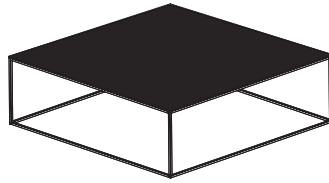

DIMENSIONS

H 352 - mm
W 992 - mm
D 992 - mm

low table - large - dark walnut top white lacquered base

DIMENSIONS

H 352 - mm
W 992 - mm
D 992 - mm

low table - large - dark walnut top black chromed base

DIMENSIONS

H 352 - mm
W 992 - mm
D 992 - mm

low table - large - gloss black marble-effect ceramic stoneware top white lacquered base

DIMENSIONS

H 352 - mm
W 992 - mm
D 992 - mm

low table - large - gloss black marble-effect ceramic stoneware top black chromed base

DIMENSIONS

H 352 - mm
W 992 - mm
D 992 - mm

low table - large - emperador ceramic stoneware top black chromed base

DIMENSIONS

H 352 - mm
W 992 - mm
D 992 - mm

low rectangular table top in white marble-effect ceramic stoneware white lacquered base