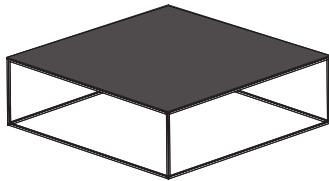

DIMENSIONS
H 352 - mm
W 690 - mm
D 355 - mm

low table - medium - gloss black marble-effect ceramic stoneware top black chromed base

DIMENSIONS
H 352 - mm
W 690 - mm
D 355 - mm

low table - medium - emperador ceramic stoneware top black chromed base

DIMENSIONS
H 352 - mm
W 690 - mm
D 355 - mm

low table - large - top in white marble-effect ceramic stoneware white lacquered base

DIMENSIONS

H 352 - mm
W 992 - mm
D 992 - mm

low table - large - top in white marble-effect ceramic stoneware black chromed base

DIMENSIONS

H 352 - mm
W 992 - mm
D 992 - mm

low table - large - top in metallic anthracite ceramic stoneware white lacquered base

DIMENSIONS

H 352 - mm
W 992 - mm
D 992 - mm

low table - large - top in metallic anthracite ceramic stoneware black chromed base

DIMENSIONS

H 352 - mm
W 992 - mm
D 992 - mm

low table - large - dark walnut top white lacquered base

DIMENSIONS

H 352 - mm
W 992 - mm
D 992 - mm

low table - large - dark walnut top black chromed base

DIMENSIONS