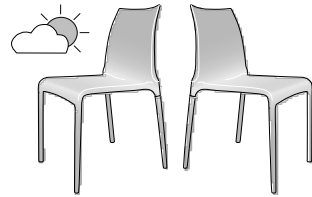

PETRA

Design by

Claudio Dondoli & Marco Poggi

Description

Chair with shell in moulded lacquered polyurethane and 4 matching lacquered aluminium legs. This chair is suitable for outdoor use. May be stacked in fours.

chair white indoor / outdoor

DIMENSIONS

H 830 - mm
W 420 - mm
D 515 - mm
SH 460 - mm

chair beige indoor / outdoor

DIMENSIONS

H 830 - mm
W 420 - mm
D 515 - mm
SH 460 - mm

chair light grey indoor / outdoor

DIMENSIONS

H 830 - mm
W 420 - mm
D 515 - mm
SH 460 - mm

chair olive green indoor / outdoor

DIMENSIONS

H 830 - mm
W 420 - mm
D 515 - mm
SH 460 - mm

chair black indoor / outdoor

DIMENSIONS

H 830 - mm
W 420 - mm
D 515 - mm
SH 460 - mm

set of 2 chairs white indoor / outdoor

DIMENSIONS

H 830 - mm
W 420 - mm
D 515 - mm
SH 460 - mm

set of 2 chairs beige indoor / outdoor

DIMENSIONS

H 830 - mm
W 420 - mm
D 515 - mm
SH 460 - mm

set of 2 chairs light grey indoor / outdoor