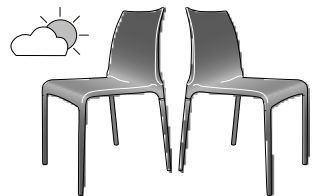

PETRA

Design by

Claudio Dondoli & Marco Poggi

Description

Chair with shell in moulded lacquered polyurethane and 4 matching lacquered aluminium legs. This chair is suitable for outdoor use. May be stacked in fours.

H 830 - mm
W 420 - mm
D 515 - mm
SH 460 - mm

chair olive green indoor / outdoor

DIMENSIONS

H 830 - mm
W 420 - mm
D 515 - mm
SH 460 - mm

chair black indoor / outdoor

DIMENSIONS

H 830 - mm
W 420 - mm
D 515 - mm
SH 460 - mm

set of 2 chairs white indoor / outdoor

DIMENSIONS

H 830 - mm
W 420 - mm
D 515 - mm
SH 460 - mm

set of 2 chairs beige indoor / outdoor

DIMENSIONS

H 830 - mm
W 420 - mm
D 515 - mm
SH 460 - mm

set of 2 chairs light grey indoor / outdoor

DIMENSIONS

H 830 - mm
W 420 - mm
D 515 - mm
SH 460 - mm

set of 2 chairs olive green indoor / outdoor

DIMENSIONS

H 830 - mm
W 420 - mm
D 515 - mm
SH 460 - mm

set of 2 chairs black indoor / outdoor

DIMENSIONS