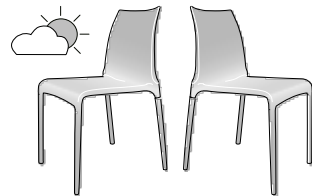

PETRA

Design by

Claudio Dondoli & Marco Poggi

Description

Chair with shell in moulded lacquered polyurethane and 4 matching lacquered aluminium legs. This chair is suitable for outdoor use. May be stacked in fours.

H 830 - mm
W 420 - mm
D 515 - mm
SH 460 - mm

chair olive green indoor / outdoor

DIMENSIONS

H 830 - mm
W 420 - mm
D 515 - mm
SH 460 - mm

chair black indoor / outdoor

DIMENSIONS

H 830 - mm
W 420 - mm
D 515 - mm
SH 460 - mm

set of 2 chairs white indoor / outdoor

DIMENSIONS

H 830 - mm
W 420 - mm
D 515 - mm
SH 460 - mm

set of 2 chairs beige indoor / outdoor

DIMENSIONS

H 830 - mm
W 420 - mm
D 515 - mm
SH 460 - mm

set of 2 chairs light grey indoor / outdoor

DIMENSIONS

H 830 - mm
W 420 - mm
D 515 - mm
SH 460 - mm

set of 2 chairs olive green indoor / outdoor

DIMENSIONS

H 830 - mm
W 420 - mm
D 515 - mm
SH 460 - mm

set of 2 chairs black indoor / outdoor

DIMENSIONS