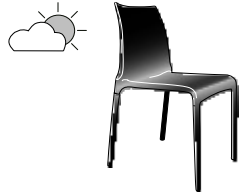

PETRA

Design by

Claudio Dondoli & Marco Poggi

Description

Chair with shell in moulded lacquered polyurethane and 4 matching lacquered aluminium legs. This chair is suitable for outdoor use. May be stacked in fours.

Technical Specifications

More info at

www.ligne-roset.com

© Ligne Roset 2021

CHAIR WHITE INDOOR / OUTDOOR

DIMENSIONS

H 830 mm - W 420 mm - D 515 mm - SH 460 mm -

Other sizes

chair white indoor / outdoor

DIMENSIONS

H 830 - mm
W 420 - mm
D 515 - mm
SH 460 - mm

chair beige indoor / outdoor

DIMENSIONS

H 830 - mm
W 420 - mm
D 515 - mm
SH 460 - mm

chair light grey indoor / outdoor

DIMENSIONS

H 830 - mm
W 420 - mm
D 515 - mm
SH 460 - mm

chair olive green indoor / outdoor

DIMENSIONS

H 830 - mm
W 420 - mm
D 515 - mm
SH 460 - mm

chair black indoor / outdoor

DIMENSIONS

H 830 - mm
W 420 - mm
D 515 - mm
SH 460 - mm