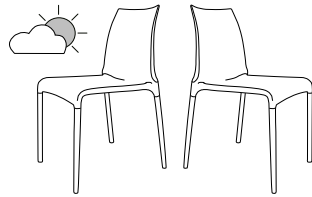

Technical Specifications

More info at

www.ligne-roset.com

© Ligne Roset 2021

CHAIR WHITE INDOOR / OUTDOOR

DIMENSIONS

H 830 mm - W 420 mm - D 515 mm - SH 460 mm -

Other sizes

chair white indoor / outdoor

DIMENSIONS

H 830 - mm
W 420 - mm
D 515 - mm
SH 460 - mm

chair beige indoor / outdoor

DIMENSIONS

H 830 - mm
W 420 - mm
D 515 - mm
SH 460 - mm

chair light grey indoor / outdoor

DIMENSIONS

H 830 - mm
W 420 - mm
D 515 - mm
SH 460 - mm

chair olive green indoor / outdoor

DIMENSIONS

H 830 - mm
W 420 - mm
D 515 - mm
SH 460 - mm

chair black indoor / outdoor

DIMENSIONS

H 830 - mm
W 420 - mm
D 515 - mm
SH 460 - mm

set of 2 chairs white indoor / outdoor

DIMENSIONS

H 830 - mm
W 420 - mm
D 515 - mm
SH 460 - mm

set of 2 chairs beige indoor / outdoor

DIMENSIONS

H 830 - mm
W 420 - mm
D 515 - mm
SH 460 - mm

set of 2 chairs light grey indoor / outdoor