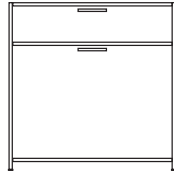

bedside table 1 drawer right-hinged
door / lacquer - colour to order