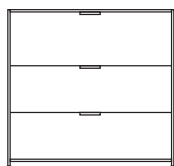

DIMENSIONS
H 1100 - mm
W 1080 - mm
D 450 - mm

secrétaire 1 drop flap + 2 drawers perle
lacquer