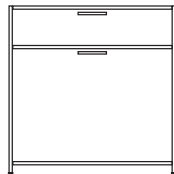

bedside table right-hinged door lacquer
- colour to order

DIMENSIONS
H 557 - mm
W 500 - mm
D 360 - mm

bedside table right-hinged door argile
lacquer

DIMENSIONS
H 557 - mm
W 500 - mm
D 360 - mm

bedside table right-hinged door white
lacquer

DIMENSIONS
H 557 - mm
W 500 - mm
D 360 - mm

bedside table right-hinged door perle
lacquer

DIMENSIONS
H 557 - mm
W 500 - mm
D 360 - mm

bedside table left-hinged door lacquer -
colour to order

DIMENSIONS
H 557 - mm
W 500 - mm
D 360 - mm

bedside table left-hinged door argile
lacquer

DIMENSIONS
H 557 - mm
W 500 - mm
D 360 - mm

bedside table left-hinged door white
lacquer

DIMENSIONS
H 557 - mm
W 500 - mm
D 360 - mm

bedside table left-hinged door perle
lacquer

DIMENSIONS
H 557 - mm
W 500 - mm
D 360 - mm

bedside table 1 drawer right-hinged
door / lacquer - colour to order

DIMENSIONS
H 557 - mm
W 500 - mm
D 360 - mm

bedside table 1 drawer right-hinged
door / argile lacquer