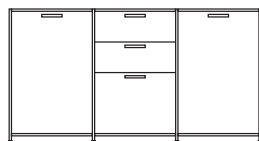

DIMENSIONS
H 783 - mm
W 1700 - mm
D 450 - mm

pair of glass shelves clear glass

DIMENSIONS

sideboard 2 drawers for suspended files + 2 flap doors lacquer - colour to order

DIMENSIONS

H 783 - mm
W 1700 - mm
D 450 - mm

DIMENSIONS

H 855 - mm
W 1080 - mm
D 450 - mm

sideboard 2 doors + 3 drawers lacquer
- colour to order

DIMENSIONS

H 855 - mm
W 1635 - mm
D 450 - mm

sideboard 2 doors + 3 drawers argile
lacquer

DIMENSIONS
H 855 - mm
W 1635 - mm
D 450 - mm