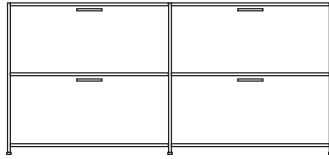

DIMENSIONS

tray console with drawer white lacquer

DIMENSIONS

tray console with drawer perle lacquer

DIMENSIONS

sideboard 2 drawers + 2 flap doors
lacquer - colour to order

DIMENSIONS
H 783 - mm
W 1700 - mm
D 450 - mm

DIMENSIONS
H 783 - mm
W 1700 - mm
D 450 - mm

pair of glass shelves clear glass

DIMENSIONS

sideboard 2 drawers for suspended files + 2 flap doors lacquer - colour to order

DIMENSIONS

H 783 - mm
W 1700 - mm
D 450 - mm