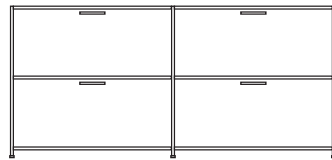

DIMENSIONS
H 783 - mm
W 1700 - mm
D 450 - mm

pair of glass shelves clear glass

DIMENSIONS

sideboard 2 drawers for suspended files + 2 flap doors lacquer - colour to order

DIMENSIONS

H 783 - mm
W 1700 - mm
D 450 - mm