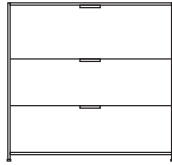

secretaire 1 drop flap + 2 drawers (of which 1 for hanging files) lacquer - colour to order