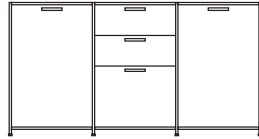

sideboard 2 doors + 3 drawers white
lacquer

DIMENSIONS
H 855 - mm
W 1635 - mm
D 450 - mm