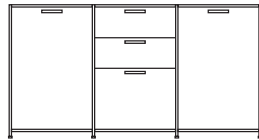

DIMENSIONS
H 783 - mm
W 1700 - mm
D 450 - mm

pair of glass shelves clear glass

DIMENSIONS

sideboard 2 drawers for suspended files + 2 flap doors lacquer - colour to order

DIMENSIONS

H 783 - mm
W 1700 - mm
D 450 - mm

DIMENSIONS

H 855 - mm
W 1080 - mm
D 450 - mm

sideboard 2 doors + 3 drawers lacquer
- colour to order

DIMENSIONS

H 855 - mm
W 1635 - mm
D 450 - mm

sideboard 2 doors + 3 drawers argile
lacquer

DIMENSIONS
H 855 - mm
W 1635 - mm
D 450 - mm

sideboard 2 doors + 3 drawers white
lacquer

DIMENSIONS
H 855 - mm
W 1635 - mm
D 450 - mm

sideboard 2 doors + 3 drawers perle
lacquer

DIMENSIONS
H 855 - mm
W 1635 - mm
D 450 - mm

sideboard 4 doors lacquer - colour to
order