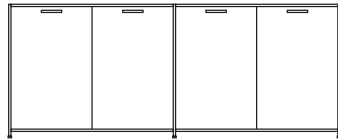

DIMENSIONS
H 783 - mm
W 1700 - mm
D 450 - mm

pair of glass shelves clear glass

DIMENSIONS

sideboard 2 drawers for suspended files + 2 flap doors lacquer - colour to order

DIMENSIONS

H 783 - mm
W 1700 - mm
D 450 - mm

DIMENSIONS

H 855 - mm
W 1080 - mm
D 450 - mm

sideboard 2 doors + 3 drawers lacquer
- colour to order

DIMENSIONS

H 855 - mm
W 1635 - mm
D 450 - mm

sideboard 2 doors + 3 drawers argile
lacquer

DIMENSIONS
H 855 - mm
W 1635 - mm
D 450 - mm

DIMENSIONS
H 855 - mm
W 2145 - mm
D 450 - mm

sideboard 4 doors argile lacquer

DIMENSIONS

H 855 - mm
W 2145 - mm
D 450 - mm

sideboard 4 doors white lacquer

DIMENSIONS

H 855 - mm
W 2145 - mm
D 450 - mm

sideboard 4 doors perle lacquer