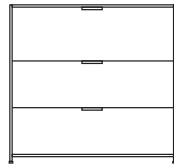

secrétaire 1 drop flap + 2 drawers (of which 1 for hanging files) perle lacquer