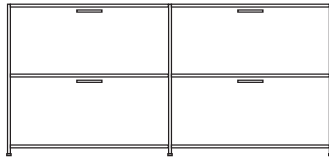

sideboard 2 drawers + 2 flap doors
argile lacquer

DIMENSIONS
H 783 - mm
W 1700 - mm
D 450 - mm