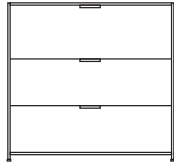

secrétaire 1 drop flap + 2 drawers
lacquer - colour to order