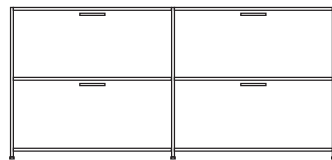

DIMENSIONS
H 783 - mm
W 1700 - mm
D 450 - mm

pair of glass shelves clear glass

DIMENSIONS

sideboard 2 drawers for suspended files + 2 flap doors lacquer - colour to order

DIMENSIONS

H 783 - mm
W 1700 - mm
D 450 - mm