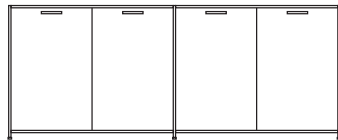

DIMENSIONS

H 855 - mm
W 2145 - mm
D 450 - mm