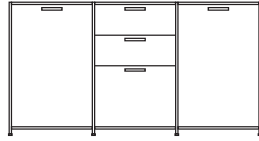

DIMENSIONS
H 783 - mm
W 1700 - mm
D 450 - mm

pair of glass shelves clear glass

DIMENSIONS

sideboard 2 drawers for suspended files + 2 flap doors lacquer - colour to order

DIMENSIONS

H 783 - mm
W 1700 - mm
D 450 - mm

DIMENSIONS

H 855 - mm
W 1080 - mm
D 450 - mm

sideboard 2 doors + 3 drawers lacquer
- colour to order

DIMENSIONS

H 855 - mm
W 1635 - mm
D 450 - mm

sideboard 2 doors + 3 drawers argile
lacquer

DIMENSIONS
H 855 - mm
W 1635 - mm
D 450 - mm