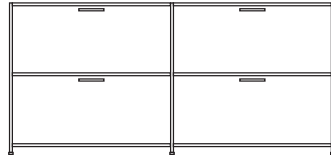

sideboard 2 drawers for suspended
files + 2 flap doors perle lacquer