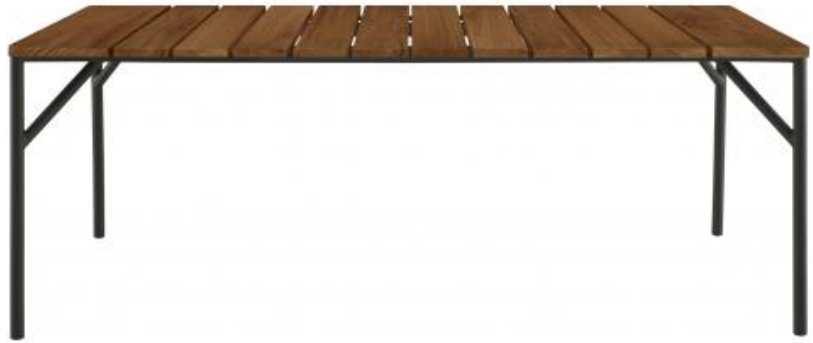

LAPEL

Design by
Busetti Garuti Redaelli

Description
Dining table with structure finished in carbon-coloured lacquer and top made from slats of natural solid teak.

Technical Specifications

More info at
www.ligne-roset.com

© Ligne Roset 2021

DINING TABLE

DIMENSIONS

H 750 mm - W 2000 mm - D 900 mm -

Other sizes

dining table

DIMENSIONS

H 750 - mm
W 2000 - mm
D 900 - mm