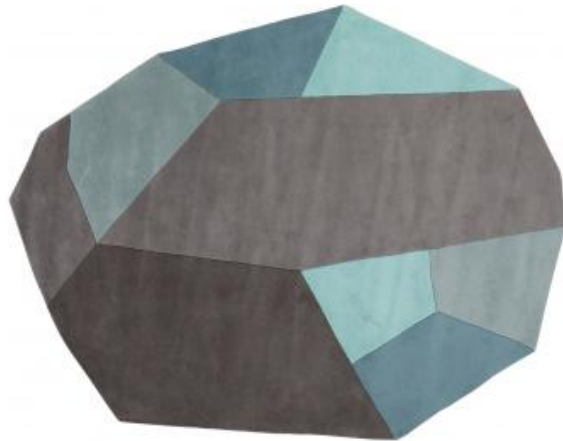

MENHIR

Design by
Damaris & Marc

Description
Hand-tufted, sculpted rug in 100 % wool. Please allow for a tolerance of +/- 3 % in terms of both length and width.

Technical Specifications

More info at
www.ligne-roset.com

© Ligne Roset 2021

MENHIR BLEU.

DIMENSIONS
W 2000 mm - L 2500 mm -

Other sizes

menhir bleu.

DIMENSIONS
W 2000 - mm
L 2500 - mm