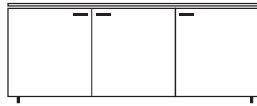

DIMENSIONS

H 498 - mm
W 900 - mm
D 540 - mm

tv chest 1 drawer (a 14) for hanging
files / chest lacquers price a / top
lacquers

DIMENSIONS

H 498 - mm
W 900 - mm
D 540 - mm

sideboard 3 doors c 5 / chest lacquers
price b / top wood

DIMENSIONS
H 730 - mm
W 2077 - mm
D 440 - mm

sideboard 3 doors c 5 / chest lacquers
price b / top ceramic stoneware

DIMENSIONS
H 730 - mm
W 2077 - mm
D 440 - mm

sideboard 3 doors c 5 / chest lacquers
price b / top lacquers