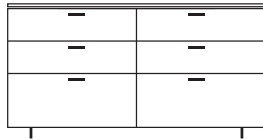

DIMENSIONS
H 832 - mm
W 1200 - mm
D 440 - mm

3 drawer chest c 26 chest lacquers
price a / top lacquers

DIMENSIONS
H 832 - mm
W 1200 - mm
D 440 - mm

6 drawer chest c 27 chest lacquers
price b / top wood

DIMENSIONS
H 832 - mm
W 1800 - mm
D 440 - mm