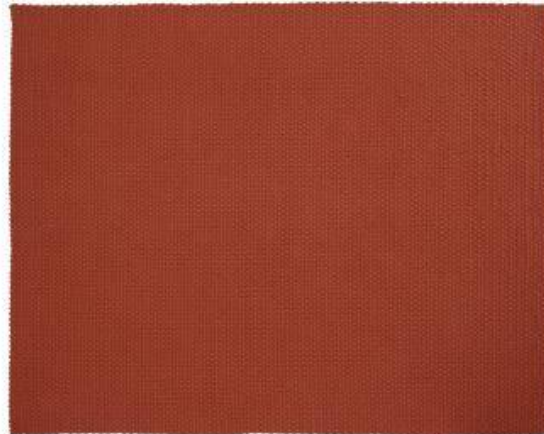

ROPE

Design by

Description

An INDOOR/OUTDOOR rug, impervious to humidity thanks to the materials from which the cord is woven : PET (polyethylene terephthalate which, despite the similarity in name, is in no way similar to polyethylene and contains no phthalate, an element which has been recently linked to toxicity) and polyester. The PET used in the production of this rug originates from recycling (17kg of PET represents the equivalent of 370 recycled plastic bottles). Its colours are inspired by natural outdoor elements. The Rope rug is particularly resistant to wear.

Rug in woven recycled PET cord with internal core in non-woven polyester.

Dimensions to choice. Max. 250 x 300 cm.

Technical Specifications

ROPE INDOOR / OUTDOOR SLATE BLUE

DIMENSIONS

W 2000 mm - L 2500 mm -