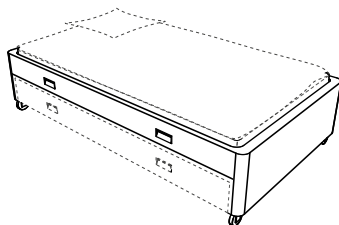

Other sizes

companion bed 90 x 200 on castors
white laminate

DIMENSIONS

W 973 - mm
L 2119 - mm
SH 491 - mm