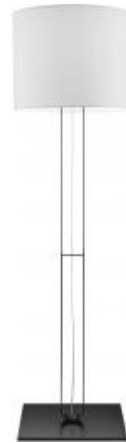

U-TURN

Design by
Eric Jourdan

Description

With U-Turn, Eric Jourdan wanted to create a style of floor lamp in the pure tradition of the French arts décoratifs. If it could seem classic at first glance, it is not short of originality, as much in its U-shaped form as in its name : a contemporary invitation to dive back into French tradition. Floor lamp with metal base in Epoxy satin black (RAL 9004) lacquered steel. Square base 45 x 45 cm, thickness 15 mm. Cylindrical shade (Ø 50 H 40 cm) in gris clair-coloured chintz. Transparent PVC cable. Transparent foot switch. Supplied with 1 x 330° 20W E27 LED globe bulb Ø 120 mm, colour temperature 2,700 K (warm white), 2,000 Lumens.

Technical Specifications

More info at
www.ligne-roset.com

© Ligne Roset 2021

FLOOR STANDARD LAMP

DIMENSIONS
H 1760 mm - Ø 500 mm

Other sizes

floor standard lamp

DIMENSIONS
H 1760 - mm
Ø 500 - mm