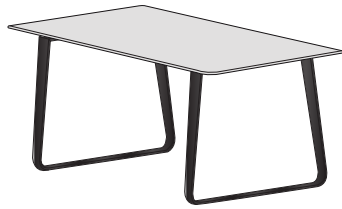

VILNA

Design by
Pagnon & Pelhaître

Description

A table of extremely pared-down lines comprising a top which is linked to the base by a large section frame with a plate to which the legs are attached. The top, which overhangs by around 12 cm, renders the structure barely visible. The designers present Vilna as an innovative table, a design object, with its overhanging top and sharp-looking metal base.

dining table white lacquered base white
marble-effect ceramic stoneware

DIMENSIONS
H 740 - mm
W 2400 - mm
D 994 - mm

dining table white lacquered base
metallic anthracite ceramic stoneware

DIMENSIONS
H 740 - mm
W 2400 - mm
D 994 - mm

dining table white lacquered base
emperador ceramic stoneware

DIMENSIONS
H 740 - mm
W 2400 - mm
D 994 - mm

dining table black lacquered base white
marble-effect ceramic stoneware

DIMENSIONS
H 740 - mm
W 2400 - mm
D 994 - mm

dining table black lacquered base
metallic anthracite ceramic stoneware

DIMENSIONS
H 740 - mm
W 2400 - mm
D 994 - mm

dining table black lacquered base
emperador ceramic stoneware

DIMENSIONS
H 740 - mm
W 2400 - mm
D 994 - mm