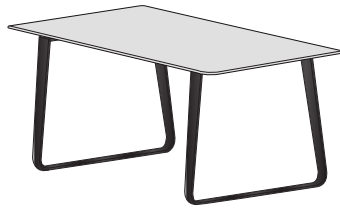

VILNA

Design by
Pagnon & Pelhaître

Description

A table of extremely pared-down lines comprising a top which is linked to the base by a large section frame with a plate to which the legs are attached. The top, which overhangs by around 12 cm, renders the structure barely visible. The designers present Vilna as an innovative table, a design object, with its overhanging top and sharp-looking metal base.

dining table brilliant chromed base
metallic anthracite ceramic stoneware

DIMENSIONS
H 740 - mm
W 2400 - mm
D 994 - mm

dining table brilliant chromed base
emperador ceramic stoneware

DIMENSIONS
H 740 - mm
W 2400 - mm
D 994 - mm

dining table white lacquered base white
marble-effect ceramic stoneware

DIMENSIONS
H 740 - mm
W 2400 - mm
D 994 - mm

dining table white lacquered base
metallic anthracite ceramic stoneware

DIMENSIONS
H 740 - mm
W 2400 - mm
D 994 - mm

dining table white lacquered base
emperador ceramic stoneware

DIMENSIONS
H 740 - mm
W 2400 - mm
D 994 - mm

dining table black lacquered base white
marble-effect ceramic stoneware

DIMENSIONS
H 740 - mm
W 2400 - mm
D 994 - mm