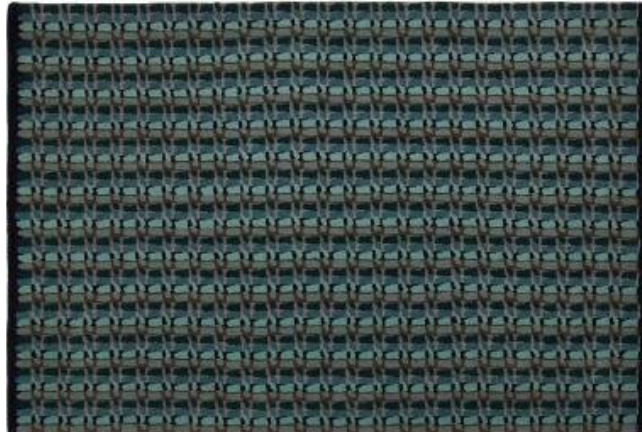

ORIENTALI

Design by
M.-A. Stiker-Metral

Description
A very attractive graphic rug. Marie-Aurore has selected soft tones of vert d'eau (aqua), with a darker tone for emphasis. Hand tufted rug, 200x300.

Technical Specifications

© Ligne Roset 2021

ORIENTALI

DIMENSIONS
W 2000 mm - L 3000 mm -

Other sizes

orientali

DIMENSIONS
W 2000 - mm
L 3000 - mm