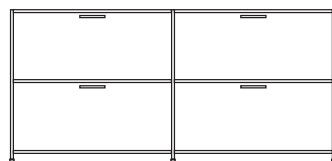

sideboard 2 drawers for suspended files + 2 flap doors white lacquer

DIMENSIONS

H 783 - mm
W 1700 - mm
D 450 - mm