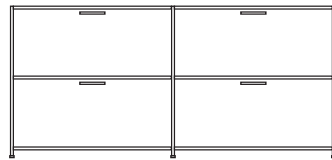

**DIMENSIONS**  
H 783 - mm  
W 1700 - mm  
D 450 - mm

sideboard 2 drawers + 2 flap doors  
perle lacquer

**DIMENSIONS**  
H 783 - mm  
W 1700 - mm  
D 450 - mm

pair of glass shelves clear glass

**DIMENSIONS**