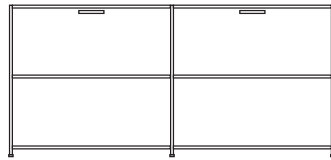

glass shelf clear glass

DIMENSIONS

console table 2 flap doors lacquer -
colour to order

DIMENSIONS

H 783 - mm
W 1700 - mm
D 450 - mm