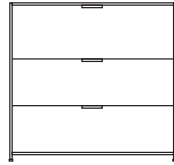

secrétaire 1 drop flap + 2 drawers (of which 1 for hanging files) perle lacquer