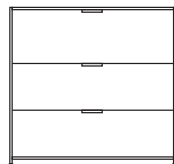

DIMENSIONS
H 1100 - mm
W 1080 - mm
D 450 - mm

secretaire 1 drop flap + 2 drawers (of
which 1 for hanging files) white lacquer