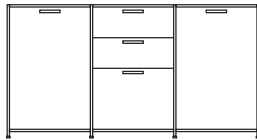

sideboard 2 doors + 3 drawers perle
lacquer

DIMENSIONS
H 855 - mm
W 1635 - mm
D 450 - mm