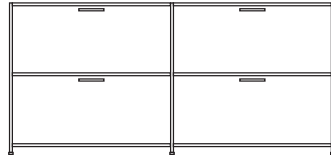

**DIMENSIONS**

H 783 - mm  
W 1700 - mm  
D 450 - mm

sideboard 2 drawers for suspended files + 2 flap doors white lacquer

**DIMENSIONS**

H 783 - mm  
W 1700 - mm  
D 450 - mm

sideboard 2 drawers for suspended  
files + 2 flap doors perle lacquer

**DIMENSIONS**

H 783 - mm  
W 1700 - mm  
D 450 - mm

pair of glass shelves clear glass

**DIMENSIONS**

sideboard 2 doors lacquer - colour to  
order

**DIMENSIONS**

H 855 - mm  
W 1080 - mm  
D 450 - mm

sideboard 2 doors argile lacquer