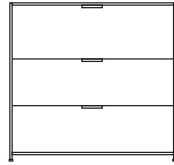

secretaire 1 drop flap + 2 drawers (of
which 1 for hanging files) lacquer -
colour to order