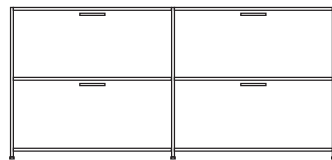

sideboard 2 drawers for suspended files + 2 flap doors argile lacquer

DIMENSIONS

H 783 - mm
W 1700 - mm
D 450 - mm