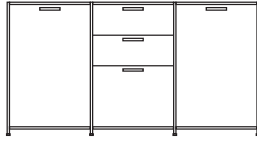

**DIMENSIONS**

H 783 - mm  
W 1700 - mm  
D 450 - mm

pair of glass shelves clear glass

**DIMENSIONS**

sideboard 2 doors lacquer - colour to  
order

**DIMENSIONS**

H 855 - mm  
W 1080 - mm  
D 450 - mm

sideboard 2 doors argile lacquer

sideboard 2 doors + 3 drawers lacquer  
- colour to order

**DIMENSIONS**

H 855 - mm  
W 1635 - mm  
D 450 - mm

sideboard 2 doors + 3 drawers argile  
lacquer

**DIMENSIONS**  
H 855 - mm  
W 1635 - mm  
D 450 - mm