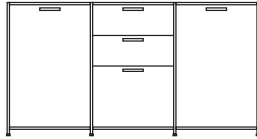

sideboard 2 doors + 3 drawers white
lacquer

DIMENSIONS
H 855 - mm
W 1635 - mm
D 450 - mm