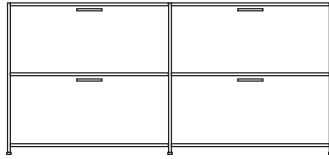

sideboard 2 drawers + 2 flap doors
lacquer - colour to order

DIMENSIONS
H 783 - mm
W 1700 - mm
D 450 - mm