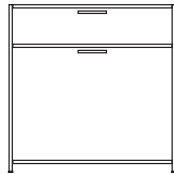

bedside table 1 drawer right-hinged door / perle lacquer

DIMENSIONS
H 557 - mm
W 500 - mm
D 360 - mm