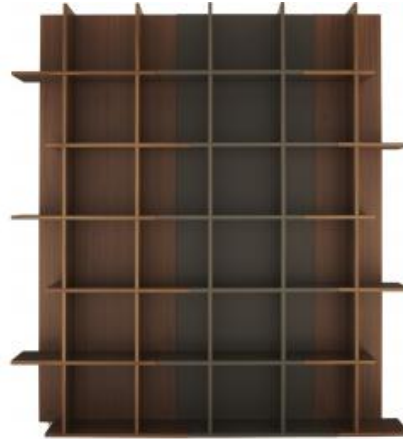

OKA

Design by
Kazuko Okamoto

Description
Oka is a modular shelving unit composed of single or double niches which may be juxtaposed in a way which jostles with the normally monotonous codes of the shelving unit. Thus one can mix colours and materials (lacquer or veneer), bringing together varying module sizes (single or double width) to create one's very own piece of furniture. The staggered shelves enable modules to perfectly interlock whilst bringing a highly original asymmetrical note to the extremities of the piece.

Technical Specifications

More info at
www.ligne-roset.com

© Ligne Roset 2021

SINGLE SHELVING UNIT - 1T LACQUER - COLOUR TO ORDER

DIMENSIONS

H 2154 mm - W 361 mm - D 319 mm -

Other sizes

single shelving unit - 1t lacquer - colour
to order

DIMENSIONS

H 2154 - mm
W 361 - mm
D 319 - mm

single shelving unit - 1t argile lacquer

DIMENSIONS

H 2154 - mm
W 361 - mm
D 319 - mm

single shelving unit - 1t walnut

DIMENSIONS
H 2154 - mm
W 361 - mm
D 319 - mm

single shelving unit - 1t perle lacquer

DIMENSIONS
H 2154 - mm
W 361 - mm
D 319 - mm

single shelving unit - 1t white lacquer

DIMENSIONS
H 2154 - mm
W 361 - mm
D 319 - mm

double shelving unit - 2t lacquer -
colour to order